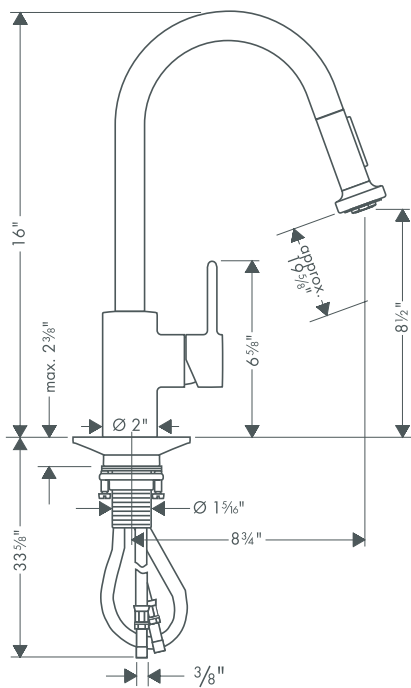

Metro E HighArc 2-Spray Pull-Down Kitchen Faucet

06697XX0

Product Features

- Solid brass
- Ceramic cartridge
- Pull-down spray with two spray modes: full and needle
- Quiet, durable nylon hose
- Spout swivels 360°
- 2.2 gpm
- Protection against backflow provided by check valve

Optional Accessories

10" baseplate

06473XX0

Soap dispenser

06328XX0

Installation Notes

- 3/8" supply hoses – requires 3/8" compression fittings

The measurements shown are for reference only.