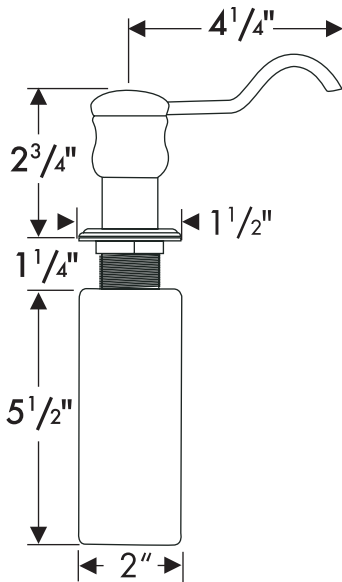

Product Features

- Fast and easy installation
- 10 oz. capacity
- Fits most basin holes

Available Finishes

Chrome	06341000
Oil Rubbed Bronze	06341620
Brushed Nickel	06341820
Polished Nickel	06341830
Rubbed Bronze	06341920