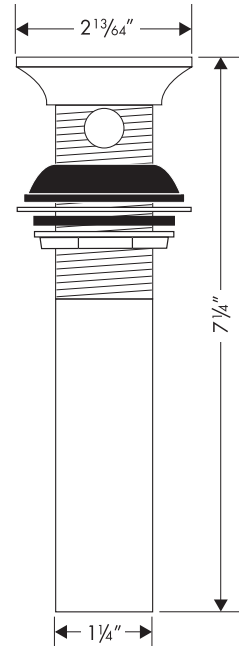

# Grid Drain 06400XX0

Available in Chrome (00), Platinum (42), Steel (82), Satinox (81), Brushed Nickel (82)

## Product Specification

For sink with overflow

**hansgrohe**