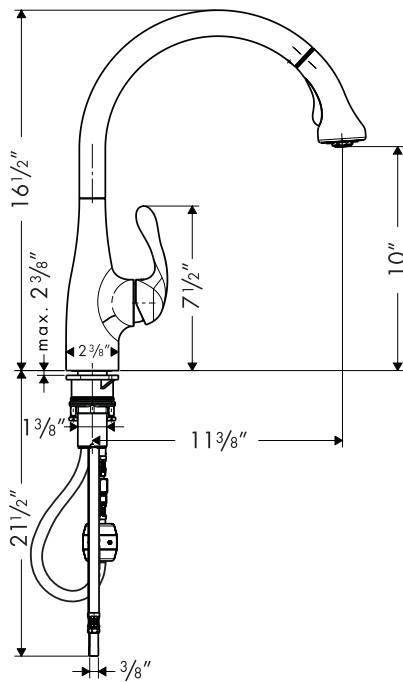

Code Compliance

This unit meets or exceeds the following:

- ADA compliant

Available Finishes

Chrome	06460000
Steel Optik with black handspray	06460040
Chrome with black handspray	06460060
Steel Optik	06460860

Optional Accessories

10" baseplate	14019XX1

Installation Notes

- 3/8" supply hoses – requires 3/8" compression fittings

The measurements shown are for reference only.

Products and specifications shown are subject to change without notice.

Specification sheet revised 2/2008

hansgrohe