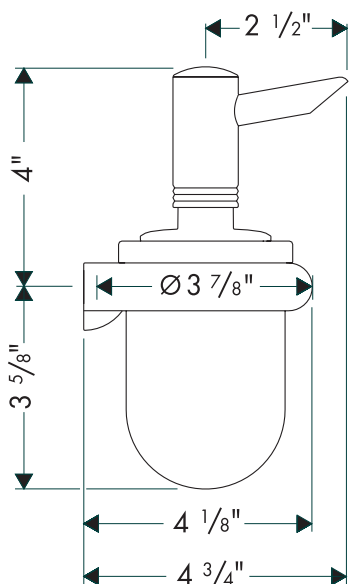

Product Features

- Wall mounted
- Anti-clog pump liner

Available Finishes

Chrome	06593000
Brushed Nickel	06593820
Polished Nickel	06593830

The measurements shown are for reference only.

Products and specifications shown are subject to change without notice.