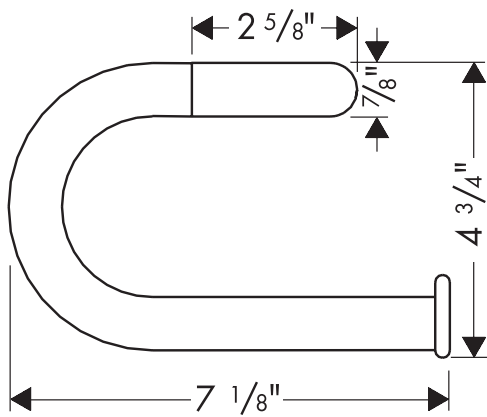

Product Features

- Wall mounted
- Can also be used as a towel ring

Available Finishes

Chrome	06596000
Brushed Nickel	06596820
Polished Nickel	06596830

The measurements shown are for reference only.

Products and specifications shown are subject to change without notice.