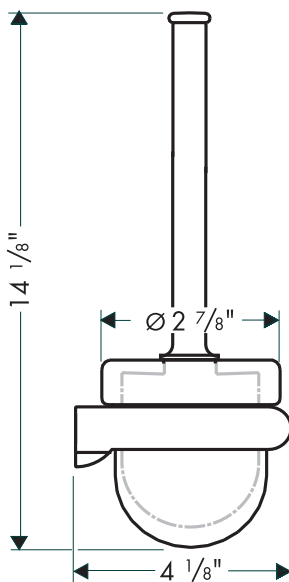

Product Features

- Wall mounted
- Glass cup
- Durable nylon bristles

Available Finishes

Chrome	06600000
Brushed Nickel	06600820
Polished Nickel	06600830

The measurements shown are for reference only.

Products and specifications shown are subject to change without notice.