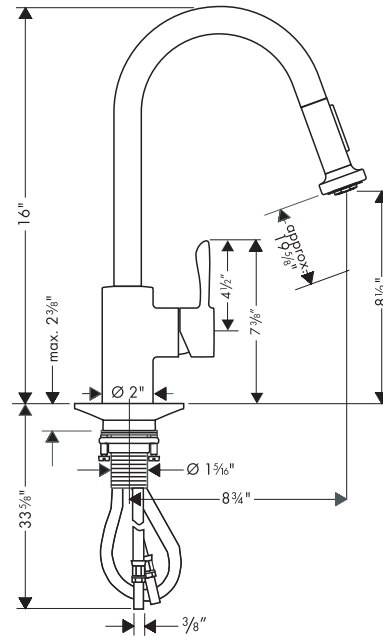

Solaris HighArc 2 Spray Pull Out 06672XX0

Available in Chrome (00), Steel Optik (86)

Product Specification

ADA compliant

Solid brass body

Spout swivels 360°

Ceramic cartridge operation

Flow rate 2.2 gpm

Pull-out spray

Two spray modes - stream and spray

Protection against back siphonage provided by check valve in sprayhead

Hole size in mounting surface 1 3/8"

Max. mounting surface thickness 2 3/8"

3/8" supply hoses - requires stops with 3/8" compression fittings (not included)