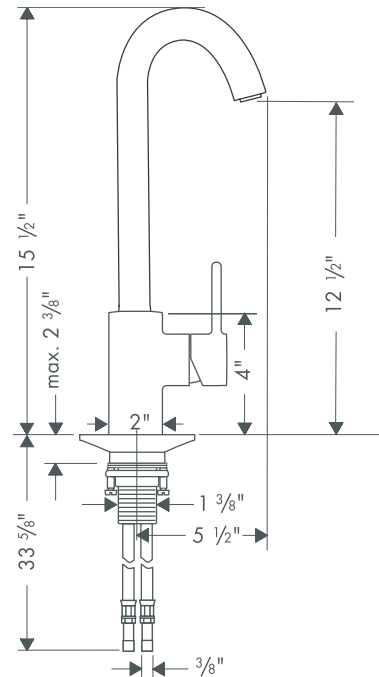

Metro HighArc Bar Faucet 06699XX0

Available in Chrome (00) and Steel Optik (86)

Product Specification

- Solid brass body
- Ceramic cartridge operation
- Spout swivels 360°
- Faucet body easily removable for cleaning
- Supply hoses require 3/8" compression fittings (not included)
- ADA compliant