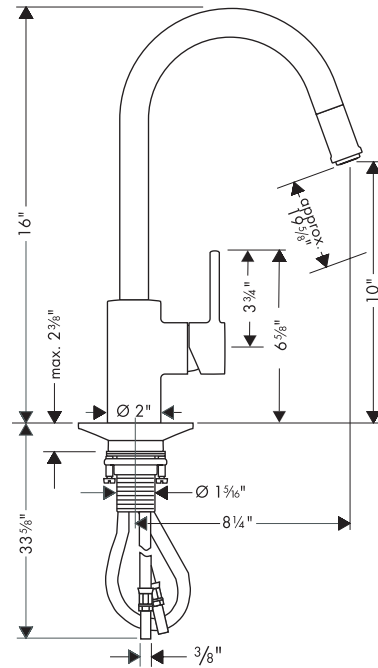

Talis HighArc 1 Spray Pull-Out 06802XX0

Available in Chrome (00), Steel Optik (86)

Product Specification

- ADA compliant
- Solid brass body
- Spout swivels 360°
- Ceramic cartridge operation
- Flow rate 2.2 gpm
- Pull-out spray
- Protection against back siphonage provided by check valve in sprayhead
- Hole size in mounting surface 1 1/2"
- Max. mounting surface thickness 2 3/8"
- 3/8" supply hoses – requires 3/8" compression fittings (not included)