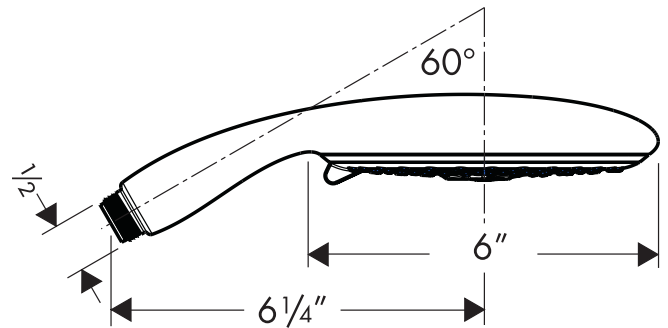

# Raindance E 150 AIR 3-Jet Handshower 28518XX1

Available in Chrome (00) and Brushed Nickel (82)

## Product Specification

Oversized spray face

AIR injection

3 spray modes – normal, whirl massage, combination

Rubit™ cleaning system

Flow rate 2.5 gpm

**hansgrohe**