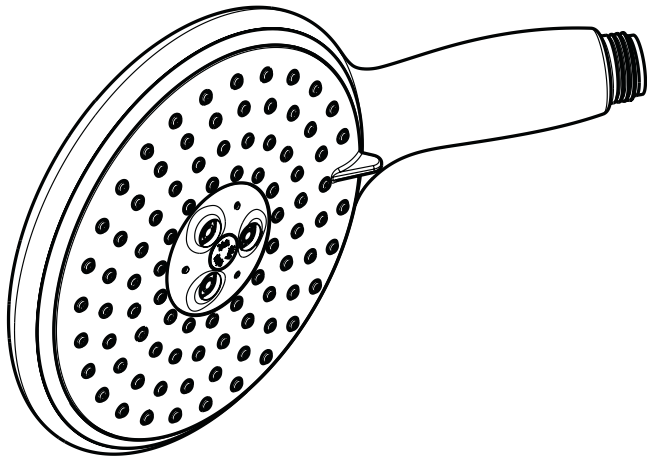

# Raindance E 150 AIR 3-Jet Handshower 28518XX1

Available in Chrome (00) and Brushed Nickel (82)

## Product Specification

Oversized spray face

AIR injection

3 spray modes – normal, whirl massage, combination

Rubit™ cleaning system

Flow rate 2.5 gpm

**hansgrohe**