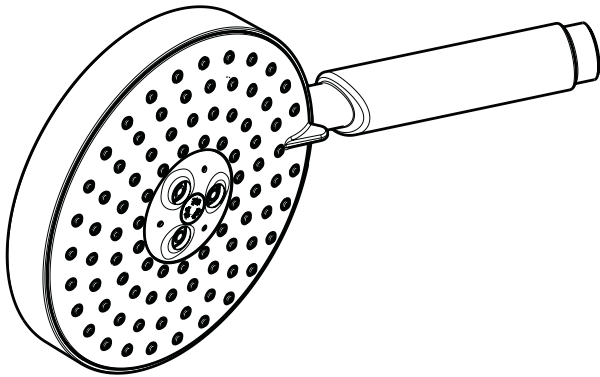

Raindance S 150 AIR 3-Jet Handshower

28519XX1

Product Features

- Oversized spray face
- AIR injection technology
- Rubit™ cleaning system
- Three spray modes: AIR, Whirl AIR, Balance AIR
- 86 no-clog spray channels
- 2.5 gpm max.

Code Compliance

This unit meets or exceeds the following:

- ASME A112.18.1
- CSA B125.1
- Listed by IAPMO
- Approved for use in Massachusetts

Available Finishes

Chrome

28519001

Brushed Nickel

28519821