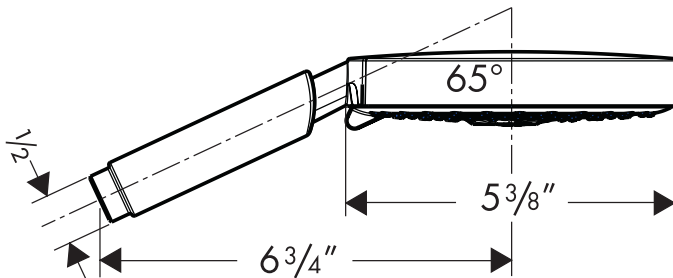

Available Finishes

Chrome

28519001

Brushed Nickel

28519821

The measurements shown are for reference only.

Products and specifications shown are subject to change without notice.

Specification sheet revised 1/2008

hansgrohe