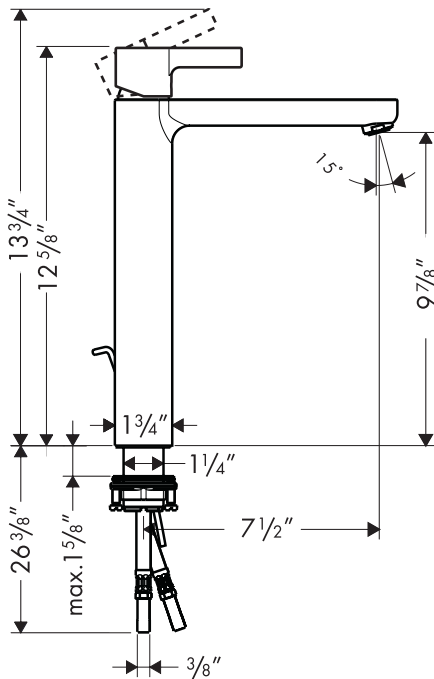

## Product Features

- For use with vessel-type sinks
- Solid brass
- Single-hole mount
- Single handle with M2 ceramic cartridge
- 2.2 gpm
- Includes pop-up drain

## Installation Notes

- 3/8" supply hoses – requires 3/8" compression fittings

The measurements shown are for reference only.

Products and specifications shown are subject to change without notice.

Specification sheet revised 1/2008