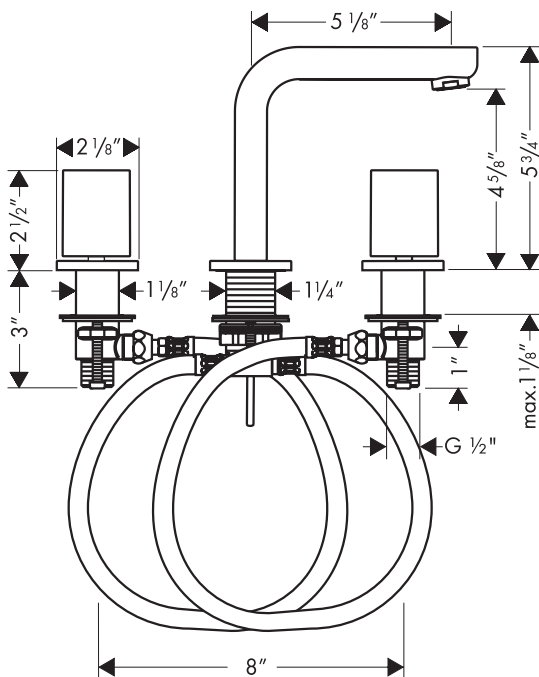

# Metris S Widespread Lavatory Faucet

31063XX1

ECO  
RIGHT

## Product Features

- Full handles
- 90° Ceramic cartridges
- Flexible connecting hoses accommodate a variety of installations
- 1.5 gpm max.
- Includes pop-up drain

## Installation Notes

- Requires 1/2" supply lines

The measurements shown are for reference only.

Products and specifications shown are subject to change without notice.

Specification sheet revised 1/2009