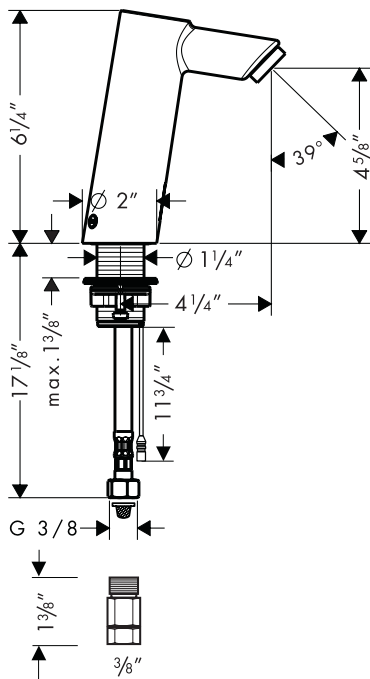

## Optional Accessories

Grid drain

06400000

The measurements shown are for reference only.

Products and specifications shown are subject to change without notice.

Specification sheet revised 2/2008