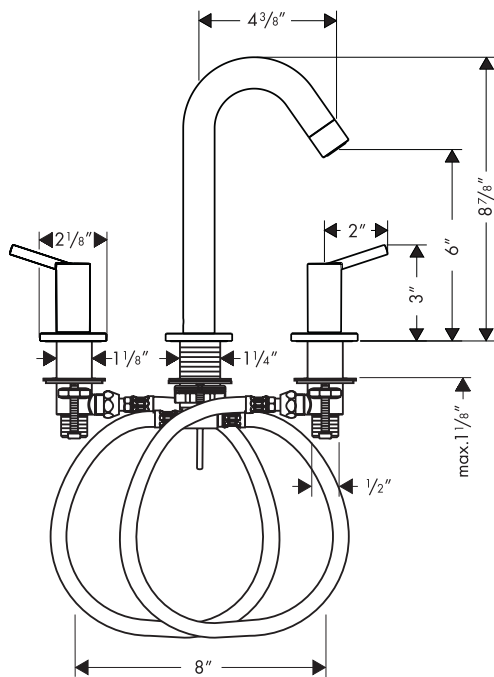

Talis S Widespread Lavatory Faucet

32310XX1

ECO
RIGHT

The measurements shown are for reference only.

Products and specifications shown are subject to change without notice.

Specification sheet revised 1/2009

Product Features

- 90° Ceramic cartridges
- Flexible connecting hoses accommodate a variety of installations
- 1.5 gpm max.
- Cascade no-clog aerator
- Includes pop-up drain

Code Compliance

This unit meets or exceeds the following:

- ASME A112.18.1
- CSA B125.1
- Listed by IAPMO
- ADA compliant

Available Finishes

Chrome

32310001

Brushed Nickel

32310821

Installation Notes

- Requires 1/2" supply lines