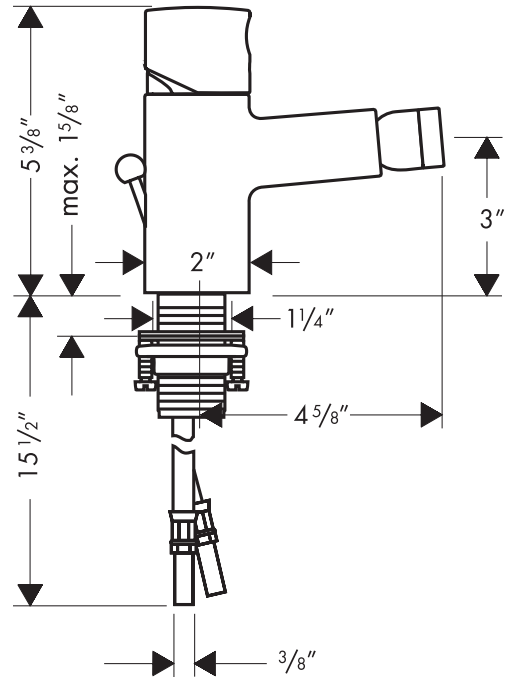

Axor Uno Bidet Mixer with Zero Handle 38200XX1

Available in Chrome (00), Brushed Nickel (82)

Product Specification

Single hole installation

Solid brass

M2 ceramic cartridge

Includes pop-up assembly

Swivel bidet aerator

Flow rate 2.2 gpm

Hole size in mounting surface: 1 3/8"

Max. mounting surface thickness: 1 5/8"

3/8" supply hoses – requires 3/8" compression fittings (not included)

hansgrohe

Free Manuals Download Website