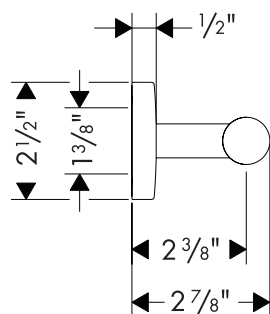

Accessories E & S Towel Bar, 24"

40516XX0

Product Features

- Solid brass

Available Finishes

Chrome

40516000

Brushed Nickel

40516820

The measurements shown are for reference only.

Products and specifications shown are subject to change without notice.

Specification sheet revised 4/2008

hansgrohe

Free Manuals Download Website

<http://myh66.com>