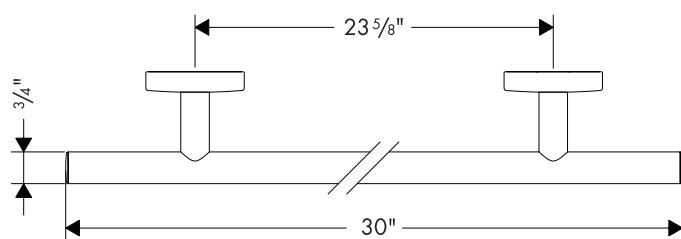

Accessories E & S Towel Bar, 24"

40516XX0

Product Features

- Solid brass

Available Finishes

Chrome

40516000

Brushed Nickel

40516820

The measurements shown are for reference only.

Products and specifications shown are subject to change without notice.

Specification sheet revised 4/2008

hansgrohe

Free Manuals Download Website

<http://myh66.com>