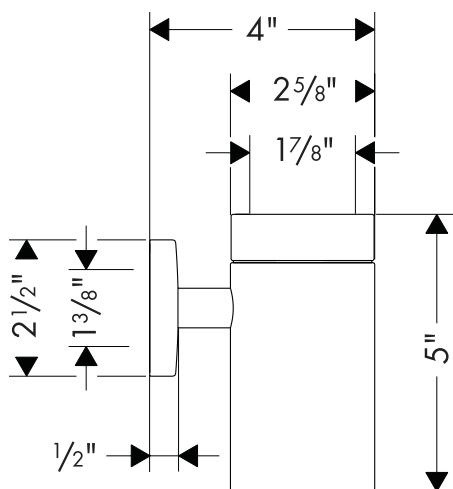

Product Features

- Solid brass holder
- Frosted glass tumbler

Available Finishes

Chrome

40518000

Brushed Nickel

40518820

The measurements shown are for reference only.