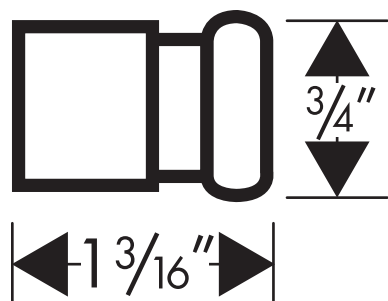

## Available Finishes

Chrome	40537001
Oil Rubbed Bronze	40537621
Brushed Nickel	40537821

The measurements shown are for reference only.

Products and specifications shown are subject to change without notice.