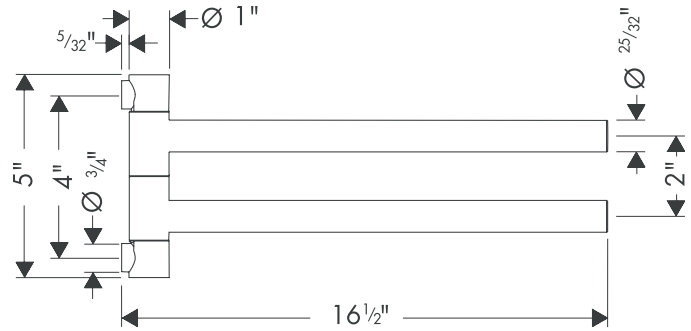

Axor Citterio Twin Towel Bar

40820XX0

Available in Chrome (00), Brushed Nickel (82)

Product Specification

Solid brass

hansgrohe

Free Manuals Download Website

<http://myh66.com>