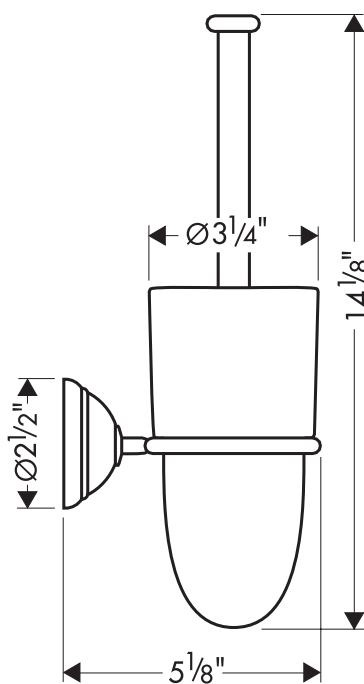

Available Finishes

Chrome	41435001
Oil Rubbed Bronze	41435621
Brushed Nickel	41435821

The measurements shown are for reference only.

Products and specifications shown are subject to change without notice.

Specification sheet revised 4/2008

AXOR®
hansgrohe