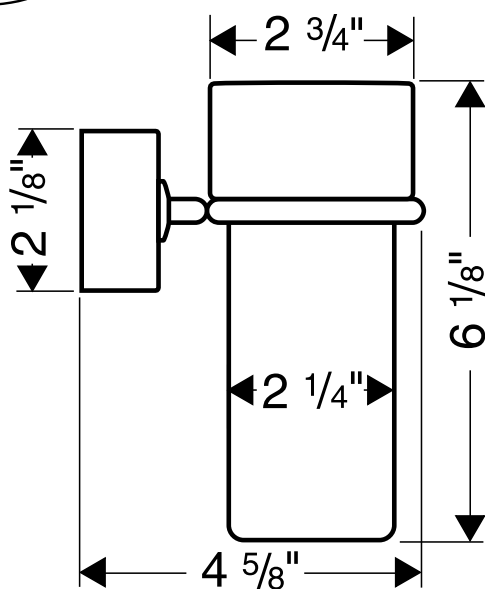

Product Features

- Solid brass holder
- Frosted crystal tumbler
- Wall-mounted

Available Finishes

Chrome

41534001

Brushed Nickel

41534821

The measurements shown are for reference only.