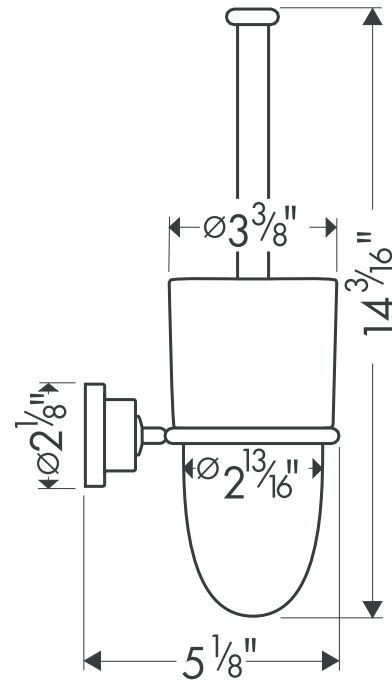

Axor Citterio Toilet Brush with Holder 41735XX0

Available in Chrome (00), Brushed Nickel (82)

Product Specification

- Wall mounted
- Solid brass holder
- Frosted crystal glass vessel
- Nylon bristles
- Brush head is replaceable