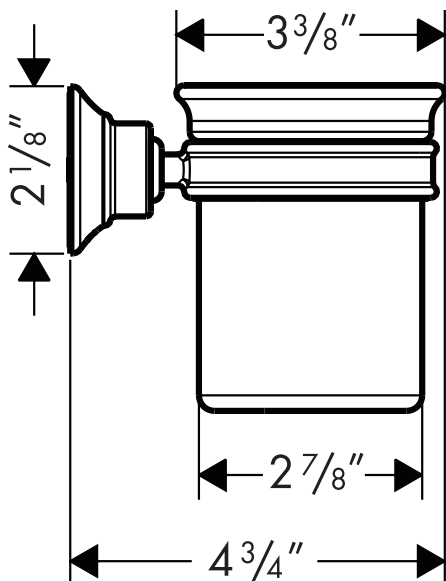

Product Features

- Wall-mounted
- Solid brass holder
- Porcelain tumbler

Available Finishes

Chrome	42134000
Brushed Nickel	42134820
Polished Nickel	42134830

The measurements shown are for reference only.

Products and specifications shown are subject to change without notice.