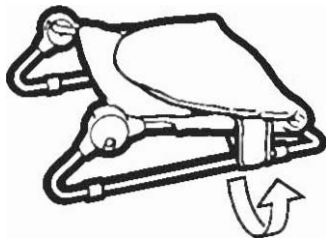

TO OPEN

1. UNFASTEN the straps.