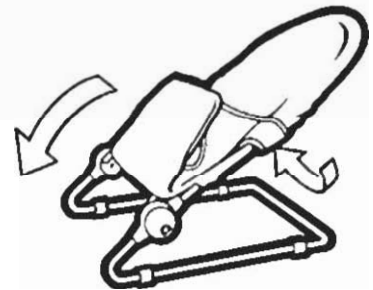

TO OPEN

1. UNFASTEN the straps.

2. GRASP both knobs and rotate upward until bouncer seat locks into place.

3. FLIP up the headrest.

4. FLIP down the footrest. **FASTEN** the straps.

TO WASH THE PAD

Remove pad from bouncer. Machine wash pad with cold water, on gentle cycle. Do not bleach. Machine dry on low heat setting.

CAUTION: NEVER LEAVE CHILD UNATTENDED. DO NOT USE AS A CAR SEAT, BATH SEAT, OR IN A CRIB. DO NOT PLACE CHILD IN BOUNCER WHILE BOUNCER IS ON TABLETOP OR COUNTERTOP.

Questions? Call: **1-800-PLAYSKL**™

Free Manuals Download Website