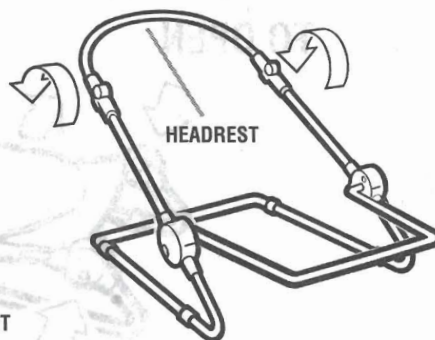

Holds up to 20 lbs.

PLAYSKOOL
baby

Foldables™ Baby Bouncer

INSTRUCTIONS

Dear Parent,
Thank you for purchasing the Foldables Baby Bouncer from our innovative selection of Juvenile Products. We hope your baby enjoys many hours of bouncing fun on this durable, comfortable bouncer. Like all of our infant care products, our bouncer is designed to give you confidence and satisfaction, with the quality and comfort you have come to expect from Playskool Baby products.

WHEN USING BOUNCER, ALWAYS BE SURE BABY IS CORRECTLY POSITIONED IN HARNESS, AND THE STRAPS ARE SECURELY FASTENED (SEE ABOVE ILLUSTRATION).

TO ASSEMBLE

Please Note: Before beginning assembly, check to be sure rubber sleeves on leg support are in correct corner positions as shown.

1. Slide knob ends on headrest frame onto ends of leg support as far as possible. To ensure headrest frame is properly positioned, make sure the headrest frame can fold toward the front of the bouncer as shown.

2. Flip up headrest and lock into position.

3. To place pad on bouncer, fit upper flap on pad over headrest and slide completely onto headrest.

4. Flip up footrest. Fit lower flap over footrest and slide remainder of pad fully onto footrest. Fold footrest down.