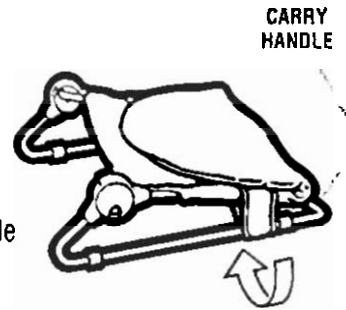

5. Fasten straps as shown.

TO FOLD

1. FOLD the footrest over the bouncer seat.

2. FOLD the headrest over the footrest.

3. PRESS in both buttons on the knobs at the same time, and lower the bouncer seat.

4. UNFASTEN the straps, wrap them around the leg support, and refasten the straps. Grasp the carry handle and go!