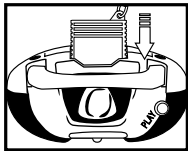

Playing HitClip

1. Slide HitClip Single into Boombox.

2. Press the Play button to start and stop music.

Battery Replacement

1. Your Rockin' Boombox comes with batteries already installed.
2. Per diagram, unscrew battery door lock.
3. Remove exhausted batteries and dispose of.
4. Insert 3 new AAA/LR03 batteries.
5. Replace batteries door and tighten screw.