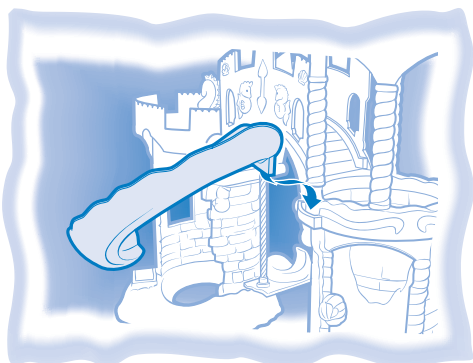

TO ASSEMBLE

1

Swing

Hook swing into holes on underside of bridge.

2

Bridge

Snap firmly into place.

3

Slide

Assemble slide by inserting tab into groove.

Playtime Tips

- Place bubble cup on top of turret, or use it to pour water into the seahorse fountain!
- Empty water from playset after each use and dry with a soft cloth.
- Suction cups attach to tub!