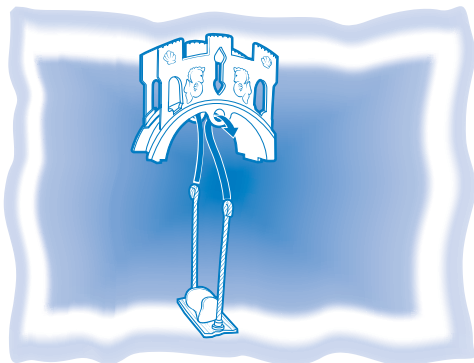

Playset includes exclusive MERBABIES™ doll. Includes 1 packet of Fizzy Tints TOTAL NET WEIGHT 0.135 oz (3.8 g).

Place one Fizzy Tints tablet inside the pocket on the front of the doll's tail fin. When you move your MERBABIES doll through the water, pretty streams of color come from her tail! For best results, place doll in warm water.

TO ASSEMBLE

1

Swing

Hook swing into holes on underside of bridge.

2

Bridge

Snap firmly into place.

3

Slide

Assemble slide by inserting tab into groove.

Playtime Tips

- Place bubble cup on top of turret, or use it to pour water into the seahorse fountain!
- Empty water from playset after each use and dry with a soft cloth.
- Suction cups attach to tub!