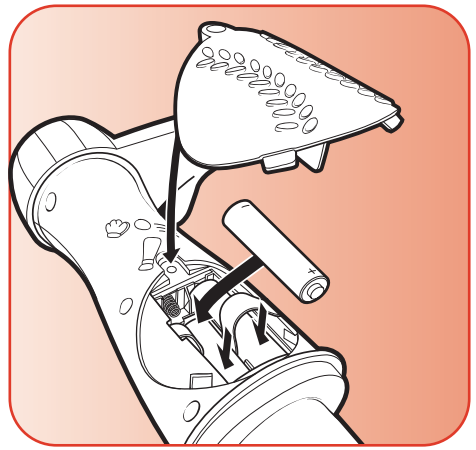

Includes base, post (with arm and baseball attached), and bat.

Adult assembly required.

ASSEMBLY

Insert post into base
(listen for snap).

PLAY FEATURES

Batter up! The SWING 'N SCORE Baseball toy "comes alive" with the sounds of the game every time your child bats the ball or presses home plate!

- As your toddler grows, you can adjust the height of the post. Lift dome and turn clockwise to raise the post. (Lift arm and turn counterclockwise to return to lower position.)

Note: To prevent accidental activation, slide the switch on bottom of toy to "OFF."

Sing along to the music of "Take Me Out to the Ballgame!"

TO REPLACE BATTERIES

Use a Phillips/cross head screwdriver to loosen screw in battery compartment door (screw remains attached to door). Remove old batteries. Insert 3 fresh "AA"/LR6 (1.5V) alkaline batteries. Replace door and tighten screw.