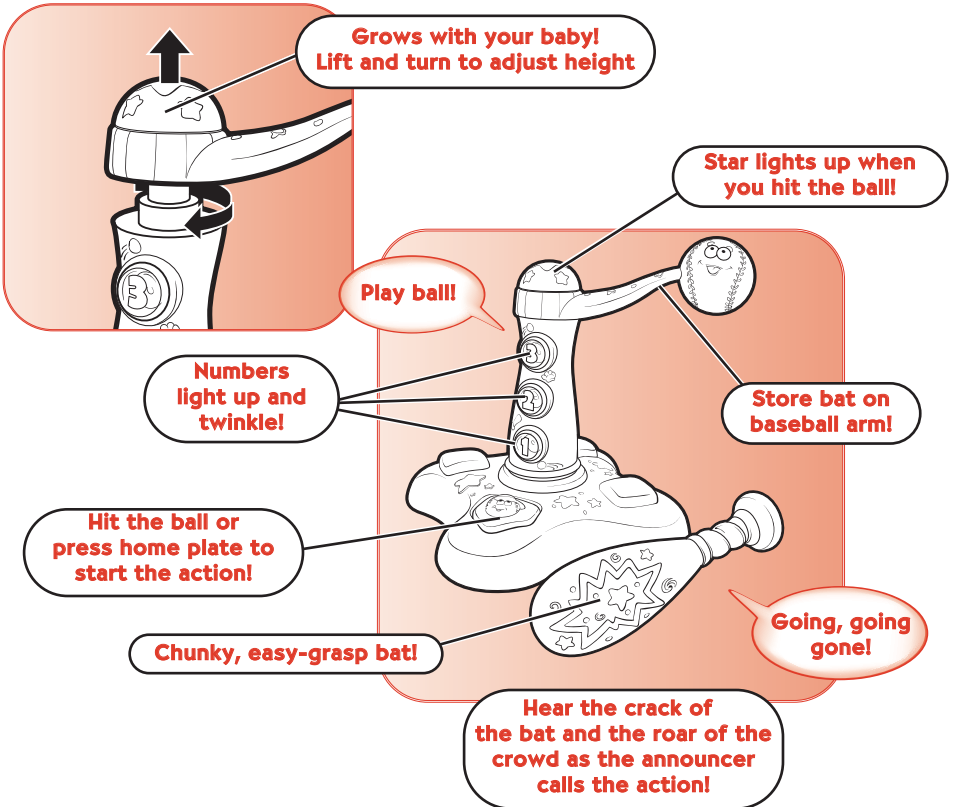

Includes base, post (with arm and baseball attached), and bat.

Adult assembly required.

ASSEMBLY

Insert post into base
(listen for snap).

PLAY FEATURES

Batter up! The SWING 'N SCORE Baseball toy "comes alive" with the sounds of the game every time your child bats the ball or presses home plate!

- As your toddler grows, you can adjust the height of the post. Lift dome and turn clockwise to raise the post. (Lift arm and turn counterclockwise to return to lower position.)

Note: To prevent accidental activation, slide the switch on bottom of toy to "OFF."