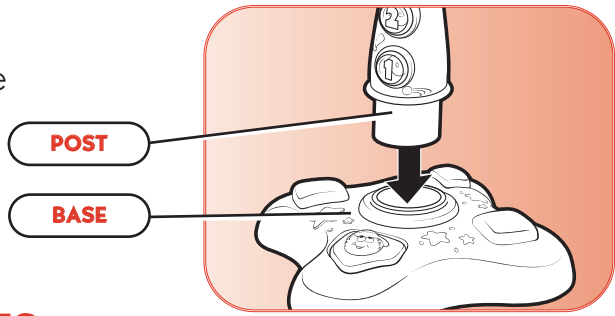

Includes base, post (with arm and baseball attached), and bat.

Adult assembly required.

ASSEMBLY

Insert post into base
(listen for snap).

PLAY FEATURES

Batter up! The SWING 'N SCORE Baseball toy "comes alive" with the sounds of the game every time your child bats the ball or presses home plate!

- As your toddler grows, you can adjust the height of the post. Lift dome and turn clockwise to raise the post. (Lift arm and turn counterclockwise to return to lower position.)

Note: To prevent accidental activation, slide the switch on bottom of toy to "OFF."