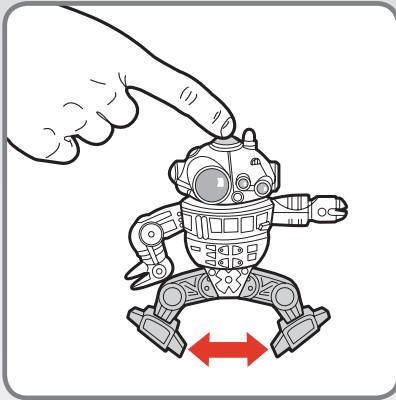

1. **Darth Vader™ can hold lightsaber. Press the button on the bottom of Darth Vader's lightsaber to light it up!**

2. **Press the activation button on the Imperial Claw Droid™ to open the clamps! Release button to close the clamps together to have the Probe Droid grab items.**