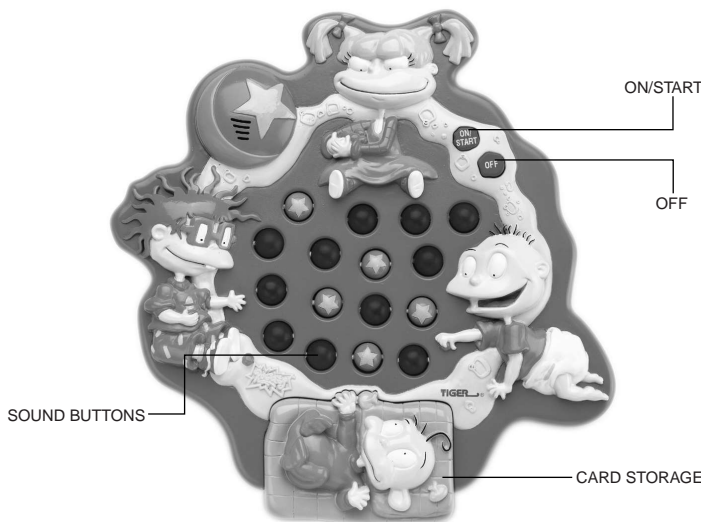

Hide and Seek Game

the card and sound concentration game

INSTRUCTIONS

Rugrats Hide and Seek Memory Game is the electronic sound and card game for 1 to 4 players. Match the character or object on the card to the character's phrase that is directly related to that character or object. If you match correctly, you get to keep that card. The person with the most cards at the end of the game, wins.

- ON/START** Press to turn on the unit and start the game.
- OFF** Press to turn off the unit .
- SOUND BUTTONS** Press to hear a sound or phrase.
- CARD STORAGE** This handy storage area flips open and closed and will store each of the 16 playing cards.

CARDS

There should be 16 cards in the deck of cards included with the game. They are stored in Dil's storage area. You should have one of each of the following cards. The phrase that is supposed to match each card is also listed so that you will know what phrase goes with each card.