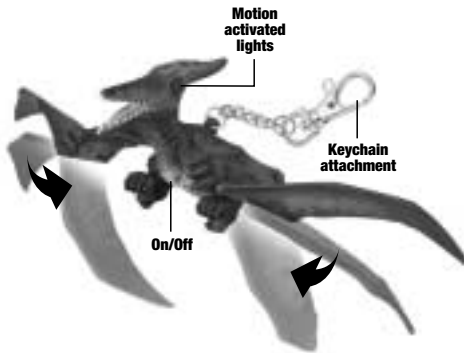

TIGER
ELECTRONICS
Item No. 36407

Pteranodon
Keychain

2001018301WTI-01

INSTRUCTION

**YOU'RE IN CONTROL OF A JURASSIC PARK 3
DINOSAUR:**

HOW TO USE:

On the chest of your JP3 Dinosaur is the on/off switch.

Slide the on/off switch to the ON position to turn on your dinosaur.

Now, move or jiggle your dinosaur to give it motion.

Movement of the dinosaur activates the roaring sounds and flashing lights.

To turn off your dinosaur:

Slide the on/off switch to the OFF position.

5+

INSERTING THE BATTERIES: