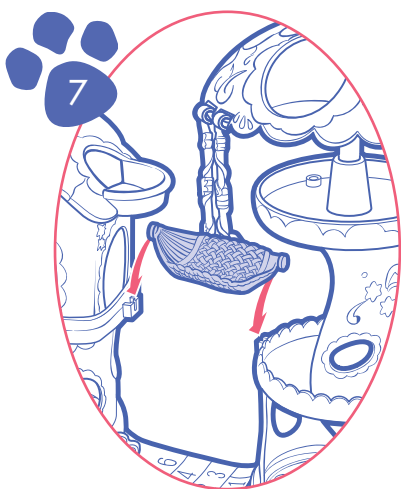

# TO ASSEMBLE

Press elevator into place on side of playhouse.

Snap playhouse onto playset base, as shown.

Hook swing seats onto canopy.

Fit slide onto tree house, making sure it is also pressed into place on the base.

Snap tree house onto base as shown.

Press canopy onto the tree house.

Press hammock into place between playhouse and tree house.

Press tunnel and flags into place on playset base.

## TO PLAY

Treetop swing set: Wind top clockwise, then place pet in the top seat (make sure print on pet's paw is touching paw print on seat) and let it go. Swings go 'round and 'round!

Turn top of the merry-go-round to make it spin!