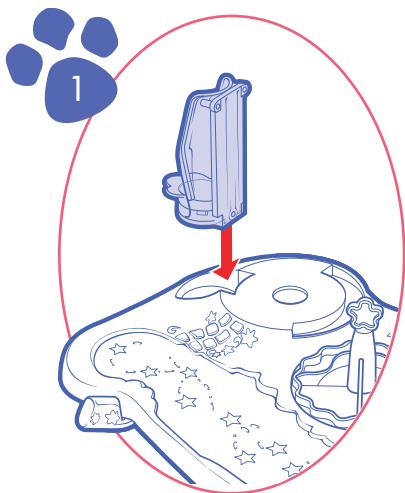

## WHIRL AROUND PLAYGROUND™

Thank you for purchasing this LITTLEST PET SHOP toy!  
For maximum play value, please read and follow  
instructions carefully.

Playset  
includes  
6 pets,  
sunglasses,  
bed, sled  
and food  
dish. Each  
pet contains  
magnet. Other  
pets sold  
separately.

# TO ASSEMBLE

Press elevator into place on side of playhouse.

Snap playhouse onto playset base, as shown.

Hook swing seats onto canopy.

Fit slide onto tree house, making sure it is also pressed into place on the base.