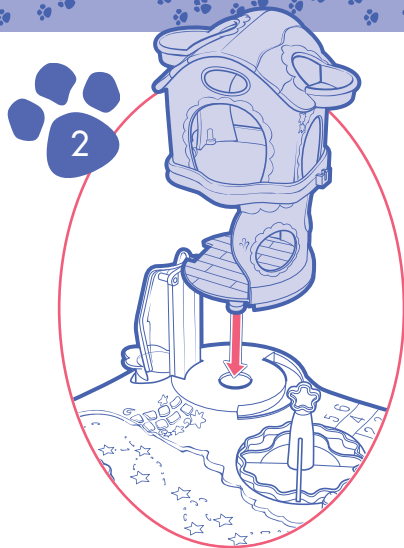

## WHIRL AROUND PLAYGROUND™

Thank you for purchasing this LITTLEST PET SHOP toy!  
For maximum play value, please read and follow  
instructions carefully.

Playset  
includes  
6 pets,  
sunglasses,  
bed, sled  
and food  
dish. Each  
pet contains  
magnet. Other  
pets sold  
separately.

**WARNING:**

CHOKING HAZARD- Small parts.  
Not for children under 3 years.

Adult Assembly Required.

# TO ASSEMBLE

Press elevator into place on side of playhouse.

Snap playhouse onto playset base, as shown.

Hook swing seats onto canopy.

Fit slide onto tree house, making sure it is also pressed into place on the base.

## TO PLAY

Treetop swing set: Wind top clockwise, then place pet in the top seat (make sure print on pet's paw is touching paw print on seat) and let it go. Swings go 'round and 'round!

Turn top of the merry-go-round to make it spin!