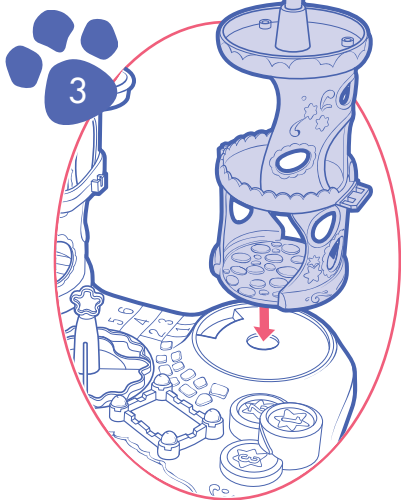

# TO ASSEMBLE

Press elevator into place on side of playhouse.

Snap playhouse onto playset base, as shown.

Hook swing seats onto canopy.

Fit slide onto tree house, making sure it is also pressed into place on the base.

Snap tree house onto base as shown.

Press canopy onto the tree house.

Press hammock into place between playhouse and tree house.

Press tunnel and flags into place on playset base.

## TO PLAY

Treetop swing set: Wind top clockwise, then place pet in the top seat (make sure print on pet's paw is touching paw print on seat) and let it go. Swings go 'round and 'round!

Turn top of the merry-go-round to make it spin!