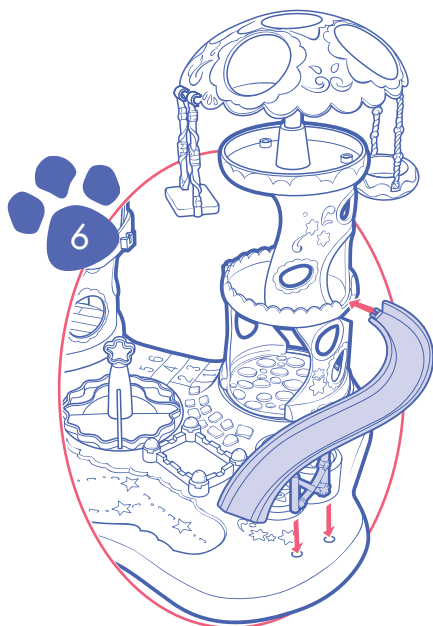

## WHIRL AROUND PLAYGROUND™

Thank you for purchasing this LITTLEST PET SHOP toy!  
For maximum play value, please read and follow  
instructions carefully.

Playset  
includes  
6 pets,  
sunglasses,  
bed, sled  
and food  
dish. Each  
pet contains  
magnet. Other  
pets sold  
separately.

# TO ASSEMBLE

Press elevator into place on side of playhouse.

Snap playhouse onto playset base, as shown.

Hook swing seats onto canopy.

Fit slide onto tree house, making sure it is also pressed into place on the base.

Snap tree house onto base as shown.

Press canopy onto the tree house.

Press hammock into place between playhouse and tree house.

Press tunnel and flags into place on playset base.

## TO PLAY

Treetop swing set: Wind top clockwise, then place pet in the top seat (make sure print on pet's paw is touching paw print on seat) and let it go. Swings go 'round and 'round!

Turn top of the merry-go-round to make it spin!