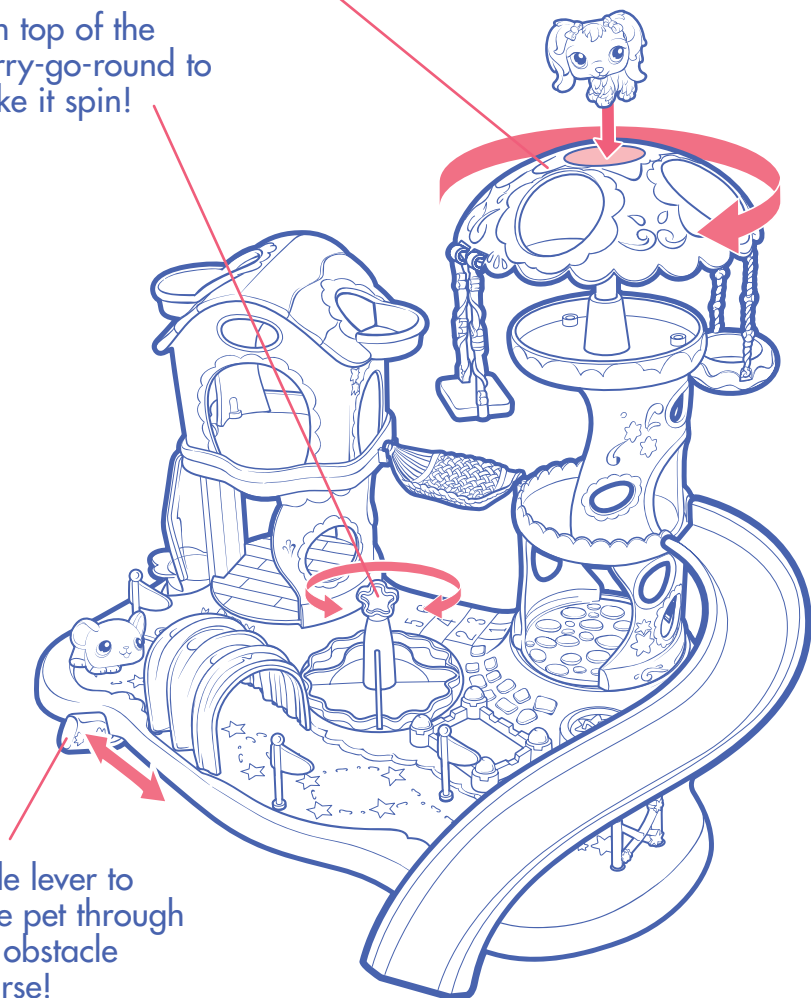

# TO ASSEMBLE

Press elevator into place on side of playhouse.

Snap playhouse onto playset base, as shown.

Hook swing seats onto canopy.

Fit slide onto tree house, making sure it is also pressed into place on the base.

Snap tree house onto base as shown.

Press canopy onto the tree house.

Press hammock into place between playhouse and tree house.

Press tunnel and flags into place on playset base.

## TO PLAY

Treetop swing set: Wind top clockwise, then place pet in the top seat (make sure print on pet's paw is touching paw print on seat) and let it go. Swings go 'round and 'round!

Turn top of the merry-go-round to make it spin!