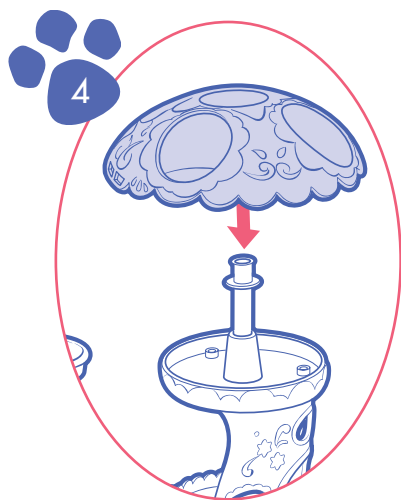

# TO ASSEMBLE

Press elevator into place on side of playhouse.

Snap playhouse onto playset base, as shown.

Hook swing seats onto canopy.

Fit slide onto tree house, making sure it is also pressed into place on the base.

Snap tree house onto base as shown.

Press canopy onto the tree house.

Press hammock into place between playhouse and tree house.

Press tunnel and flags into place on playset base.

## TO PLAY

Treetop swing set: Wind top clockwise, then place pet in the top seat (make sure print on pet's paw is touching paw print on seat) and let it go. Swings go 'round and 'round!

Turn top of the merry-go-round to make it spin!