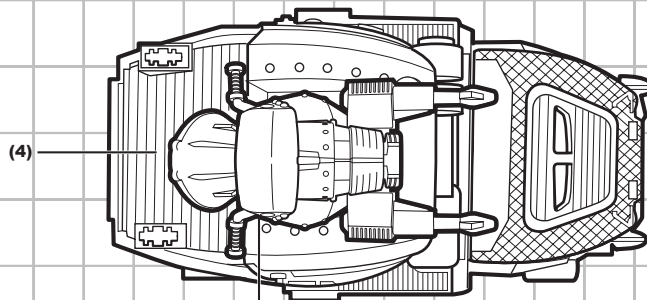

COBRA HISS™ WITH PIT VIPER™ FIGURE

Includes vehicle, figure,
missiles and projectile.

WARNING:

CHOKING HAZARD-Small parts.
Not for children under 3 years.

AGES 5+

55646/60101 Asst.

1. 2 MISSILE LAUNCHERS
2. CAB TOP OPENS TO REVEAL DRIVER'S STATION
3. ROTATING GUNNER STATION FIRES PROJECTILE
4. CARGO HATCH OPENS FOR FIGURE TRANSPORT
5. ROLLING WHEELS
6. CAB ELEVATES TO ATTACK POSITION

COBRA HISS™ INSTRUCTIONS

- 1.** Insert missiles into cab. Press buttons to launch. Insert projectile into launcher and push trigger to launch. Launcher is removable for separate play. It can also be interchanged with removable weapons systems on other GI JOE® vehicles (not included).
- 2a.** Pull cab forward.
- 2b.** Press button to make cab elevate. Cab only opens in raised position.
- 3.** Insert weapon into port.