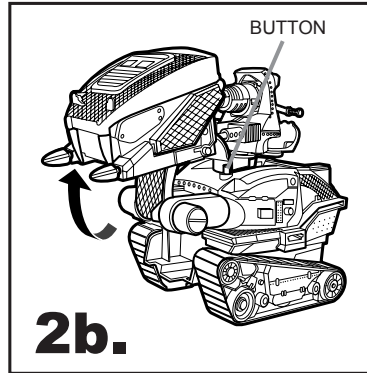

COBRA HISS™ WITH PIT VIPER™ FIGURE

Includes vehicle, figure,
missiles and projectile.

WARNING:

CHOKING HAZARD-Small parts.
Not for children under 3 years.

AGES 5+

55646/60101 Asst.

1. 2 MISSILE LAUNCHERS
2. CAB TOP OPENS TO REVEAL DRIVER'S STATION
3. ROTATING GUNNER STATION FIRES PROJECTILE
4. CARGO HATCH OPENS FOR FIGURE TRANSPORT
5. ROLLING WHEELS
6. CAB ELEVATES TO ATTACK POSITION

COBRA HISS™ INSTRUCTIONS

- 1.** Insert missiles into cab. Press buttons to launch. Insert projectile into launcher and push trigger to launch. Launcher is removable for separate play. It can also be interchanged with removable weapons systems on other GI JOE® vehicles (not included).
- 2a.** Pull cab forward.
- 2b.** Press button to make cab elevate. Cab only opens in raised position.
- 3.** Insert weapon into port.