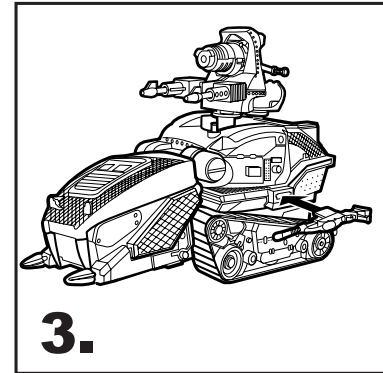

COBRA HISS™ WITH PIT VIPER™ FIGURE

Includes vehicle, figure,
missiles and projectile.

WARNING:

CHOKING HAZARD-Small parts.
Not for children under 3 years.

AGES 5+

55646/60101 Asst.

1. 2 MISSILE LAUNCHERS
2. CAB TOP OPENS TO REVEAL DRIVER'S STATION
3. ROTATING GUNNER STATION FIRES PROJECTILE
4. CARGO HATCH OPENS FOR FIGURE TRANSPORT
5. ROLLING WHEELS
6. CAB ELEVATES TO ATTACK POSITION

COBRA HISS™ INSTRUCTIONS

- 1.** Insert missiles into cab. Press buttons to launch. Insert projectile into launcher and push trigger to launch. Launcher is removable for separate play. It can also be interchanged with removable weapons systems on other GI JOE® vehicles (not included).
- 2a.** Pull cab forward.
- 2b.** Press button to make cab elevate. Cab only opens in raised position.
- 3.** Insert weapon into port.