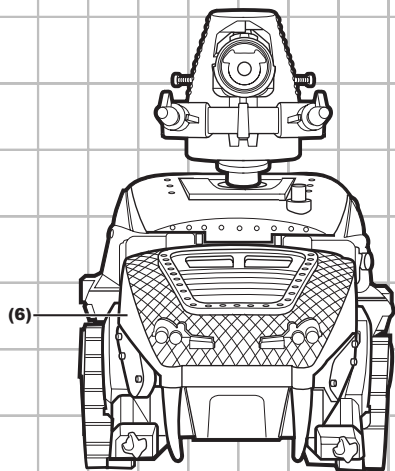

COBRA HISS™ WITH PIT VIPER™ FIGURE

Includes vehicle, figure,
missiles and projectile.

WARNING:

CHOKING HAZARD-Small parts.
Not for children under 3 years.

AGES 5+

55646/60101 Asst.

1. 2 MISSILE LAUNCHERS
2. CAB TOP OPENS TO REVEAL DRIVER'S STATION
3. ROTATING GUNNER STATION FIRES PROJECTILE
4. CARGO HATCH OPENS FOR FIGURE TRANSPORT
5. ROLLING WHEELS
6. CAB ELEVATES TO ATTACK POSITION