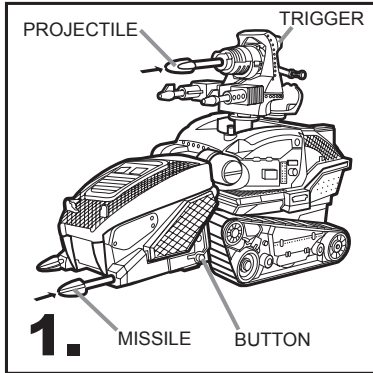

COBRA HISS™ WITH PIT VIPER™ FIGURE

Includes vehicle, figure,
missiles and projectile.

WARNING:

CHOKING HAZARD-Small parts.
Not for children under 3 years.

AGES 5+

55646/60101 Asst.

1. 2 MISSILE LAUNCHERS
2. CAB TOP OPENS TO REVEAL DRIVER'S STATION
3. ROTATING GUNNER STATION FIRES PROJECTILE
4. CARGO HATCH OPENS FOR FIGURE TRANSPORT
5. ROLLING WHEELS
6. CAB ELEVATES TO ATTACK POSITION

COBRA HISS™ INSTRUCTIONS

- 1.** Insert missiles into cab. Press buttons to launch. Insert projectile into launcher and push trigger to launch. Launcher is removable for separate play. It can also be interchanged with removable weapons systems on other GI JOE® vehicles (not included).
- 2a.** Pull cab forward.
- 2b.** Press button to make cab elevate. Cab only opens in raised position.
- 3.** Insert weapon into port.