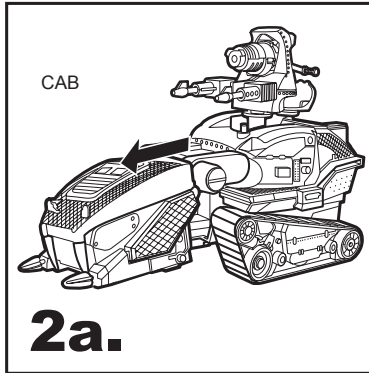

COBRA HISS™ WITH PIT VIPER™ FIGURE

Includes vehicle, figure,
missiles and projectile.

WARNING:

CHOKING HAZARD-Small parts.
Not for children under 3 years.

AGES 5+

55646/60101 Asst.

1. 2 MISSILE LAUNCHERS
2. CAB TOP OPENS TO REVEAL DRIVER'S STATION
3. ROTATING GUNNER STATION FIRES PROJECTILE
4. CARGO HATCH OPENS FOR FIGURE TRANSPORT
5. ROLLING WHEELS
6. CAB ELEVATES TO ATTACK POSITION

COBRA HISS™ INSTRUCTIONS

- 1.** Insert missiles into cab. Press buttons to launch. Insert projectile into launcher and push trigger to launch. Launcher is removable for separate play. It can also be interchanged with removable weapons systems on other GI JOE® vehicles (not included).
- 2a.** Pull cab forward.
- 2b.** Press button to make cab elevate. Cab only opens in raised position.
- 3.** Insert weapon into port.