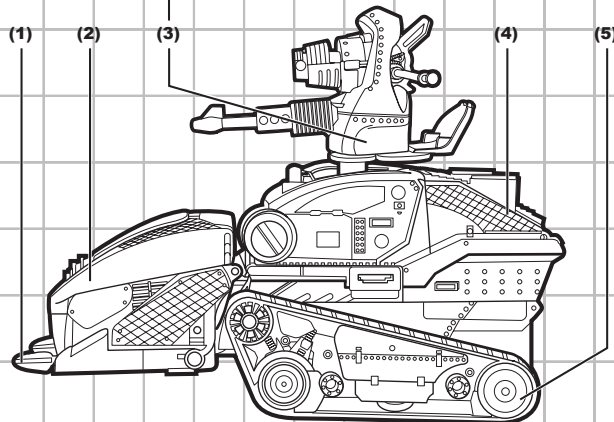

COBRA HISS™ WITH PIT VIPER™ FIGURE

Includes vehicle, figure,
missiles and projectile.

WARNING:

CHOKING HAZARD-Small parts.
Not for children under 3 years.

AGES 5+

55646/60101 Asst.

1. 2 MISSILE LAUNCHERS
2. CAB TOP OPENS TO REVEAL DRIVER'S STATION
3. ROTATING GUNNER STATION FIRES PROJECTILE
4. CARGO HATCH OPENS FOR FIGURE TRANSPORT
5. ROLLING WHEELS
6. CAB ELEVATES TO ATTACK POSITION

COBRA HISS™ INSTRUCTIONS

- 1.** Insert missiles into cab. Press buttons to launch. Insert projectile into launcher and push trigger to launch. Launcher is removable for separate play. It can also be interchanged with removable weapons systems on other GI JOE® vehicles (not included).
- 2a.** Pull cab forward.
- 2b.** Press button to make cab elevate. Cab only opens in raised position.
- 3.** Insert weapon into port.