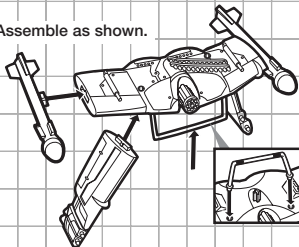

**WARNING:**

CHOKING HAZARD—Small parts.  
Not for children under 3 years.

**SAND VIPER™ FIGURE WITH AIR ASSAULT™**

**AGES 5+**  
**56220/55603 Asst.**

**MODE #1**

Assemble as shown.

**MODE #2**

Assemble as shown.