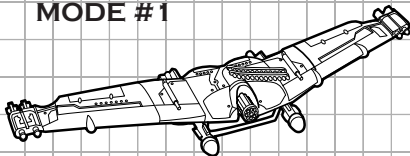

**WARNING:**

CHOKING HAZARD—Small parts.  
Not for children under 3 years.

**SAND VIPER™ FIGURE WITH AIR ASSAULT™**

**AGES 5+**  
**56220/55603 Asst.**

**MODE #1**

Assemble as shown.

**MODE #2**

Assemble as shown.