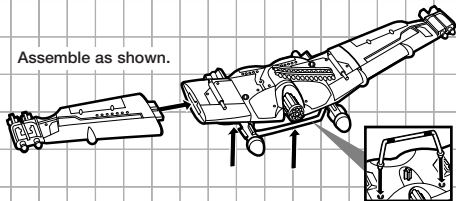

**WARNING:**

CHOKING HAZARD—Small parts.  
Not for children under 3 years.

**SAND VIPER™ FIGURE WITH AIR ASSAULT™**

**AGES 5+**  
**56220/55603 Asst.**

**MODE #1**

Assemble as shown.

**MODE #2**

Assemble as shown.