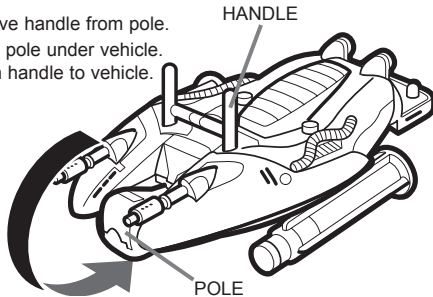

**WARNING:**  
 CHOKING HAZARD-Small parts.  
 Not for children under 3 years.

**DEPTHCHARGE® FIGURE WITH WAVE CRUSHER™** Vehicle does not float.

**AGES 5+**  
 56223/55603 Asst.

1. Remove handle from base.
2. Swing pole up. Attach handle to pole.

**MODE #1**

Some poses may require hand support.  
 Product and colors may vary.  
 © 2004 Hasbro. All Rights Reserved.  
 ® denotes Reg. U.S. Pat. & TM Office

**gijoe.com**  
 FOR NEW PRODUCTS AND OFFERS

P/N 6431870000

1. Remove handle from pole.
2. Swing pole under vehicle. Attach handle to vehicle.

**MODE #2**

Insert missile into launcher.

Press button to fire.