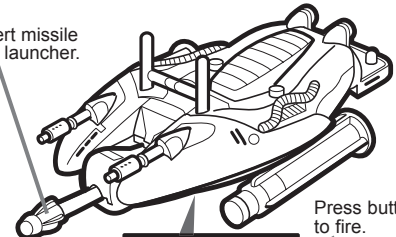

P/N 6431870000

1. Remove handle from pole.
2. Swing pole under vehicle. Attach handle to vehicle.

**MODE #2**

Insert missile into launcher.

Press button to fire.