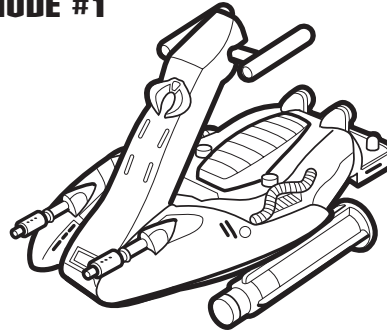

**WARNING:**  
 CHOKING HAZARD-Small parts.  
 Not for children under 3 years.

**DEPTHCHARGE® FIGURE WITH WAVE CRUSHER™** Vehicle does not float.

**AGES 5+**  
 56223/55603 Asst.

1. Remove handle from base.
2. Swing pole up. Attach handle to pole.

**MODE #1**

Some poses may require hand support.  
 Product and colors may vary.  
 © 2004 Hasbro. All Rights Reserved.  
 ® denotes Reg. U.S. Pat. & TM Office

**gijoe.com**  
 FOR NEW PRODUCTS AND OFFERS

P/N 6431870000

1. Remove handle from pole.
2. Swing pole under vehicle. Attach handle to vehicle.

**MODE #2**

Insert missile into launcher.

Press button to fire.