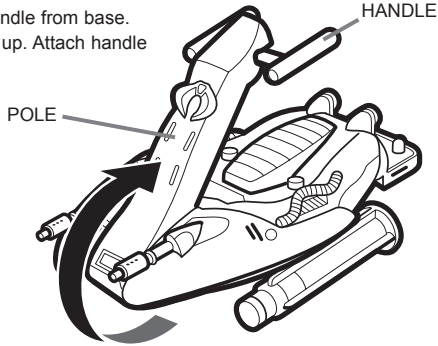

**WARNING:**  
 CHOKING HAZARD-Small parts.  
 Not for children under 3 years.

**DEPTHCHARGE® FIGURE WITH WAVE CRUSHER™** Vehicle does not float.

**AGES 5+**  
 56223/55603 Asst.

1. Remove handle from base.
2. Swing pole up. Attach handle to pole.

**MODE #1**

Some poses may require hand support.  
 Product and colors may vary.  
 © 2004 Hasbro. All Rights Reserved.  
 ® denotes Reg. U.S. Pat. & TM Office

**gijoe.com**  
 FOR NEW PRODUCTS AND OFFERS

P/N 6431870000

1. Remove handle from pole.
2. Swing pole under vehicle. Attach handle to vehicle.

**MODE #2**

Insert missile into launcher.

Press button to fire.