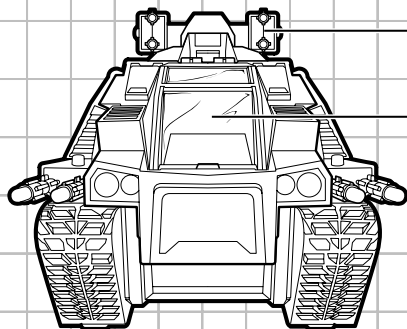

## COBRA H.I.S.S.™

Some assembly required.  
No tools needed.

Includes vehicle, weapons,  
missiles and figure.

**WARNING:**

CHOKING HAZARD-Small parts.  
Not for children under 3 years.

**AGES 5+**

56295/61176 Asst.

1. CANOPY OPENS.
2. REMOVABLE FRONT GUNS.
3. REMOVABLE LAUNCHERS FIRE MISSILES.
4. PIVOTING GUN TURRET.
5. OPEN SIDES TO ACCESS TRANSPORT AREA.