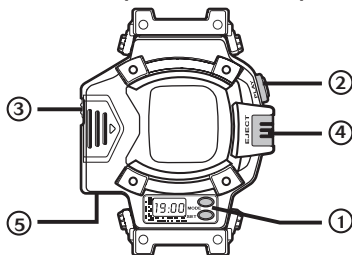

## Micro Music Watch Instruction

Ages 5 & Up  
Item No. 59947

We hope you enjoy your new HitClips watch - it's a functioning timepiece as well as a portable micro music mix music player! Just put it on and you're good to go!

Includes: Watch  
Earbud headset  
HitClips Micro Music Clip

1. Mode and Set buttons (bottom and top buttons near clock)
2. Play/stop button
3. Volume control switch
4. Eject button
5. Headphone (plug-in)