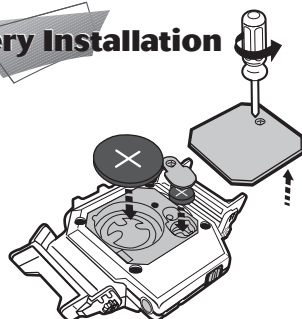

Battery Installation

1. Unscrew battery door. (see diagram)
2. Remove used batteries and dispose of properly.
3. Insert 1 new CR2032 and 1 GP364 / SR60 batteries.
4. Replace batteries door and tighten screw.

To ensure proper function

- Do not mix old and new batteries.
- Do not mix alkaline, standard, or rechargeable batteries.
- Battery installation should be done by an adult.
- Non-rechargeable batteries are not to be recharged.
- Rechargeable batteries are to be removed from the toy before being charged (if removable).
- Rechargeable batteries are only to be charged under adult supervision (if removable)
- Only batteries of the same or equivalent type as recommended are to be used.
- Batteries are to be inserted with correct polarity.
- Exhausted batteries are to be removed from the toy.
- The supply terminals are not to be short-circuited.
- Do not dispose of batteries in fire, batteries may explode or leak.