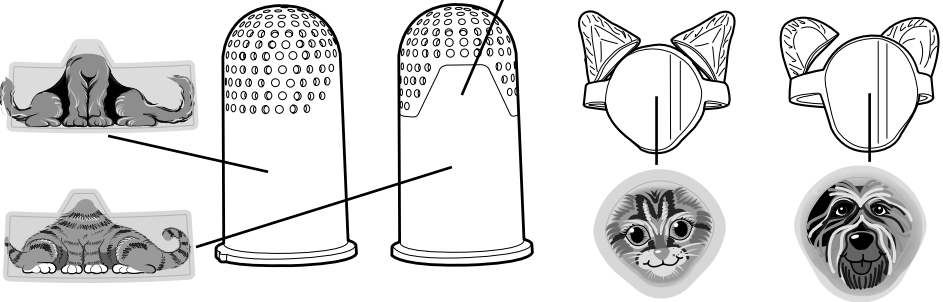

AGES 3+

22454

Adult assembly required.

# Animal Bucket™

FACE AREA

- 1) Peel and apply the adhesive labels to the dog and cat figures, matching the color of the label to the color of the figure mold for each. Be sure to align the "face" of the label over the "face" area of the mold (without holes), then wrap the rest of the label around the mold.**

- 2) Peel and apply labels to base as shown.**

- 3) Before giving toy to child, snap the post into base as shown.**

PLAY-DOH and the PLAY-DOH logo are trademarks identifying quality modeling compound products produced exclusively by Hasbro, Inc.