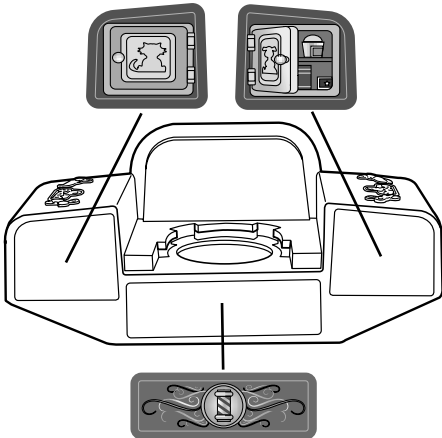

# Animal Bucket™

FACE AREA

- 1) Peel and apply the adhesive labels to the dog and cat figures, matching the color of the label to the color of the figure mold for each. Be sure to align the "face" of the label over the "face" area of the mold (without holes), then wrap the rest of the label around the mold.**