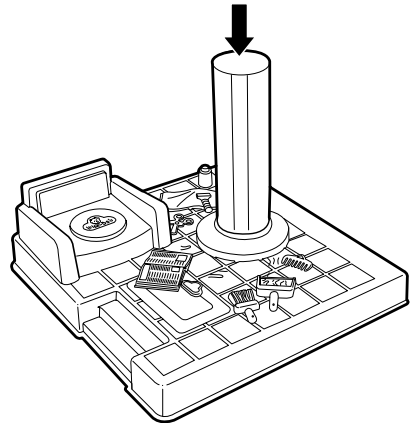

# Animal Bucket™

FACE AREA

- 1) Peel and apply the adhesive labels to the dog and cat figures, matching the color of the label to the color of the figure mold for each. Be sure to align the "face" of the label over the "face" area of the mold (without holes), then wrap the rest of the label around the mold.**