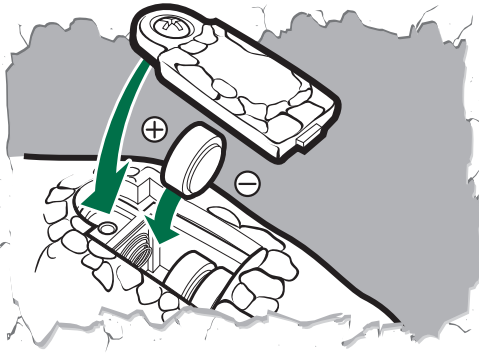

AGES: 4+

29445 Asst.

INSTRUCTIONS

Each sold separately.

**Batteries included. Replace with 3 x 1.5v "A76" or LR44 size alkaline batteries.
Phillips/crosshead screwdriver (not included) needed to replace batteries.**

Press DINO DAMAGE™* on side to hear dinosaur sounds.

Each sold separately.

To Replace Batteries: Using a Phillips/crosshead screwdriver (not included), loosen screw in battery compartment cover. Remove cover. Remove and discard batteries. Insert 3 x 1.5v "A76" or LR44 size alkaline batteries. Replace door, and tighten screw with screwdriver. See diagrams for polarity.