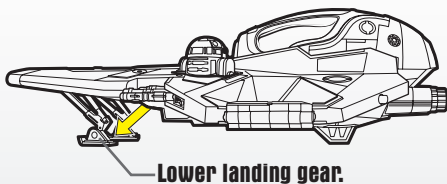

- firing missiles!
- spring-open wings!
- retractable landing gear!
- opening canopy!

Apply labels as shown.

Apply remaining labels anywhere on the toy.

FEATURES

WINGS CLOSED

WINGS OPEN

LEVER

To open wings, press lever.
To close wings, press ends together.

Open canopy.

Removable droid panel. Insert R2 figure (not included).
Most R2 figures will fit in droid socket.

Lower landing gear.

MISSILE

MISSILE

BUTTON

BUTTON

Insert missiles. Press buttons to fire.