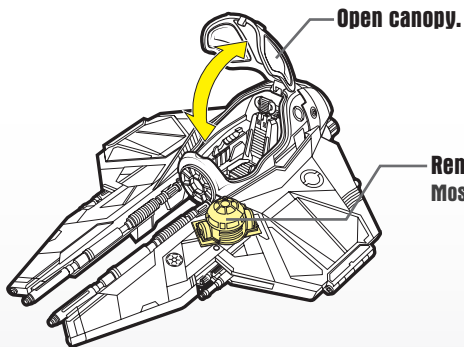

- firing missiles!
- spring-open wings!
- retractable landing gear!
- opening canopy!

Apply labels as shown.

Apply remaining labels anywhere on the toy.

FEATURES

WINGS CLOSED

WINGS OPEN

LEVER

To open wings, press lever.
To close wings, press ends together.

Open canopy.

Removable droid panel. Insert R2 figure (not included).
Most R2 figures will fit in droid socket.

Lower landing gear.

MISSILE

MISSILE

BUTTON

BUTTON

Insert missiles. Press buttons to fire.