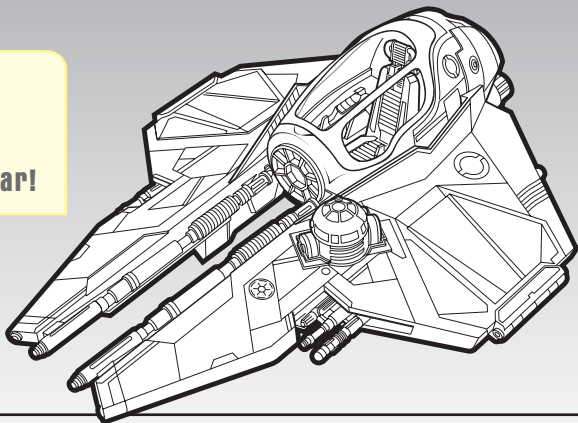

STAR WARS

REVENGE OF THE SITH™

AGES 4+
32164

WARNING:

CHOKING HAZARD—Small parts.
Not for children under 3 years.

ANAKIN'S JEDI STARFIGHTER™

FEATURES

- firing missiles!
- spring-open wings!
- retractable landing gear!
- opening canopy!