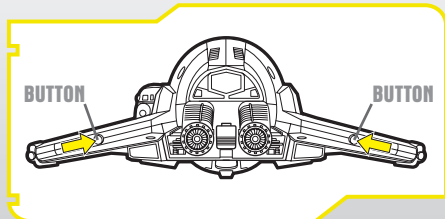

- firing missiles!
- spring-open wings!
- retractable landing gear!
- opening canopy!

Apply labels as shown.

Apply remaining labels anywhere on the toy.

FEATURES

WINGS CLOSED

WINGS OPEN

LEVER

To open wings, press lever.
To close wings, press ends together.

Open canopy.

Removable droid panel. Insert R2 figure (not included).
Most R2 figures will fit in droid socket.

Lower landing gear.

MISSILE

MISSILE

BUTTON

BUTTON

Insert missiles. Press buttons to fire.