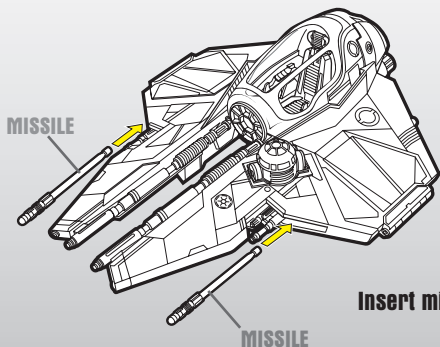

- firing missiles!
- spring-open wings!
- retractable landing gear!
- opening canopy!

Apply labels as shown.

Apply remaining labels anywhere on the toy.

FEATURES

WINGS CLOSED

WINGS OPEN

LEVER

To open wings, press lever.
To close wings, press ends together.

Open canopy.

Removable droid panel. Insert R2 figure (not included).
Most R2 figures will fit in droid socket.

Lower landing gear.

MISSILE

MISSILE

BUTTON

BUTTON

Insert missiles. Press buttons to fire.