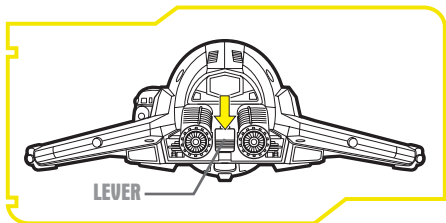

- firing missiles!
- spring-open wings!
- retractable landing gear!
- opening canopy!

Apply labels as shown.

Apply remaining labels anywhere on the toy.

FEATURES

WINGS CLOSED

WINGS OPEN

LEVER

To open wings, press lever.
To close wings, press ends together.

Open canopy.

Removable droid panel. Insert R2 figure (not included).
Most R2 figures will fit in droid socket.

Lower landing gear.

MISSILE

MISSILE

BUTTON

BUTTON

Insert missiles. Press buttons to fire.