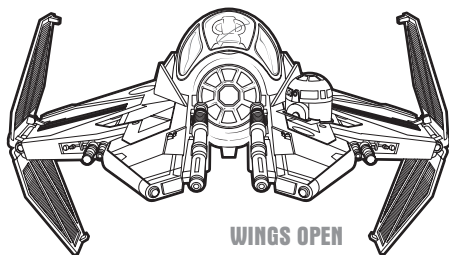

- firing missiles!
- spring-open wings!
- retractable landing gear!
- opening canopy!

Apply labels as shown.

Apply remaining labels anywhere on the toy.

FEATURES

WINGS CLOSED

WINGS OPEN

LEVER

To open wings, press lever.
To close wings, press ends together.

Open canopy.

Removable droid panel. Insert R2 figure (not included).
Most R2 figures will fit in droid socket.

Lower landing gear.

MISSILE

MISSILE

BUTTON

BUTTON

Insert missiles. Press buttons to fire.