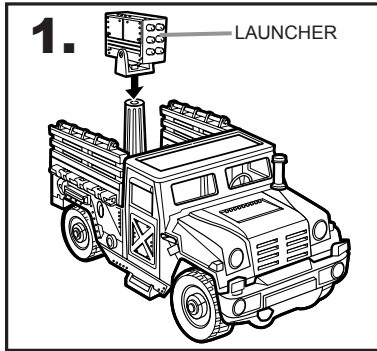

SMOKESCREEN® TRANSPORT WITH BEACHHEAD® FIGURE

Includes vehicle, figure and missiles.

AGES 5+
55636/60101 Asst.

1. HOOD OPENS
2. ROLLING WHEELS
3. MISSILE LAUNCHER
4. DRIVER'S SEAT HOLDS ONE FIGURE
5. ONE FIGURE CAN STAND IN PASSENGER AREA (INCLUDED 1 FIGURE. OTHER FIGURES NOT INCLUDED.)
6. SIDES FOLD DOWN

SMOKESCREEN® TRANSPORT INSTRUCTIONS

- 1.** Launcher is removable for separate play. It can also be interchanged with removable weapons systems on other GI JOE® vehicles (not included).
- 2.** Insert rockets into launcher. Press ends of rockets to launch. Launcher tilts and swivels to direct fire in different directions.
- 3.** Insert weapon into port.
- 4.** Sides fold down.