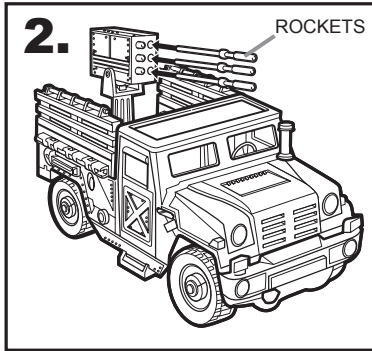

SMOKESCREEN® TRANSPORT WITH BEACHHEAD® FIGURE

Includes vehicle, figure and missiles.

AGES 5+
55636/60101 Asst.

1. HOOD OPENS
2. ROLLING WHEELS
3. MISSILE LAUNCHER
4. DRIVER'S SEAT HOLDS ONE FIGURE
5. ONE FIGURE CAN STAND IN PASSENGER AREA (INCLUDED 1 FIGURE. OTHER FIGURES NOT INCLUDED.)
6. SIDES FOLD DOWN

SMOKESCREEN® TRANSPORT INSTRUCTIONS

- 1.** Launcher is removable for separate play. It can also be interchanged with removable weapons systems on other GI JOE® vehicles (not included).
- 2.** Insert rockets into launcher. Press ends of rockets to launch. Launcher tilts and swivels to direct fire in different directions.
- 3.** Insert weapon into port.
- 4.** Sides fold down.