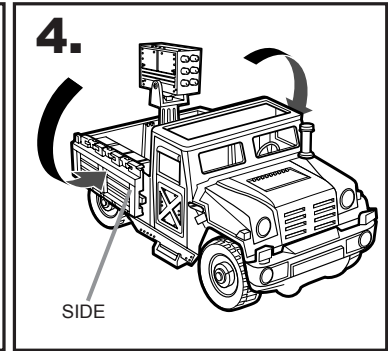

SMOKESCREEN® TRANSPORT WITH BEACHHEAD® FIGURE

Includes vehicle, figure and missiles.

AGES 5+
55636/60101 Asst.

1. HOOD OPENS
2. ROLLING WHEELS
3. MISSILE LAUNCHER
4. DRIVER'S SEAT HOLDS ONE FIGURE
5. ONE FIGURE CAN STAND IN PASSENGER AREA (INCLUDED 1 FIGURE. OTHER FIGURES NOT INCLUDED.)
6. SIDES FOLD DOWN

SMOKESCREEN® TRANSPORT INSTRUCTIONS

- 1.** Launcher is removable for separate play. It can also be interchanged with removable weapons systems on other GI JOE® vehicles (not included).
- 2.** Insert rockets into launcher. Press ends of rockets to launch. Launcher tilts and swivels to direct fire in different directions.
- 3.** Insert weapon into port.
- 4.** Sides fold down.