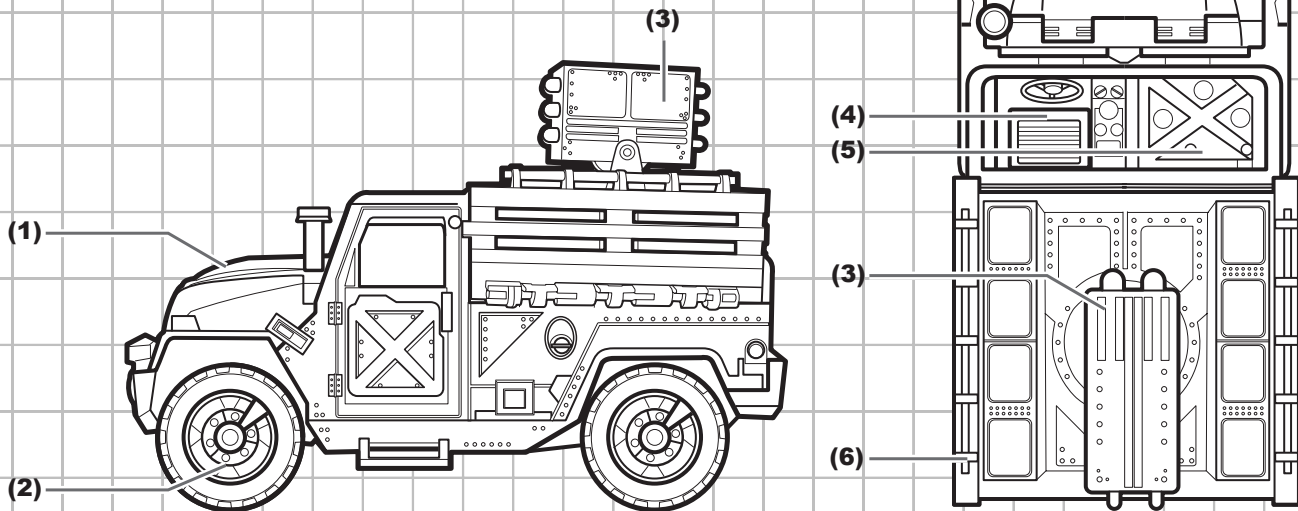

SMOKESCREEN® TRANSPORT WITH BEACHHEAD® FIGURE

Includes vehicle, figure and missiles.

AGES 5+
55636/60101 Asst.

1. HOOD OPENS
2. ROLLING WHEELS
3. MISSILE LAUNCHER
4. DRIVER'S SEAT HOLDS ONE FIGURE
5. ONE FIGURE CAN STAND IN PASSENGER AREA (INCLUDED 1 FIGURE. OTHER FIGURES NOT INCLUDED.)
6. SIDES FOLD DOWN

SMOKESCREEN® TRANSPORT INSTRUCTIONS

- 1.** Launcher is removable for separate play. It can also be interchanged with removable weapons systems on other GI JOE® vehicles (not included).
- 2.** Insert rockets into launcher. Press ends of rockets to launch. Launcher tilts and swivels to direct fire in different directions.
- 3.** Insert weapon into port.
- 4.** Sides fold down.