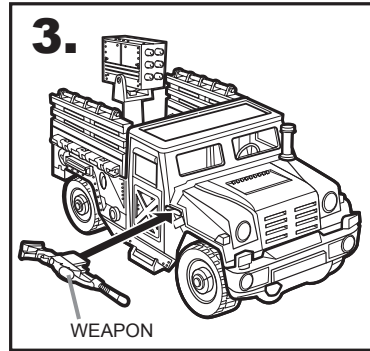

SMOKESCREEN® TRANSPORT WITH BEACHHEAD® FIGURE

Includes vehicle, figure and missiles.

AGES 5+
55636/60101 Asst.

1. HOOD OPENS
2. ROLLING WHEELS
3. MISSILE LAUNCHER
4. DRIVER'S SEAT HOLDS ONE FIGURE
5. ONE FIGURE CAN STAND IN PASSENGER AREA (INCLUDED 1 FIGURE. OTHER FIGURES NOT INCLUDED.)
6. SIDES FOLD DOWN

SMOKESCREEN® TRANSPORT INSTRUCTIONS

- 1.** Launcher is removable for separate play. It can also be interchanged with removable weapons systems on other GI JOE® vehicles (not included).
- 2.** Insert rockets into launcher. Press ends of rockets to launch. Launcher tilts and swivels to direct fire in different directions.
- 3.** Insert weapon into port.
- 4.** Sides fold down.