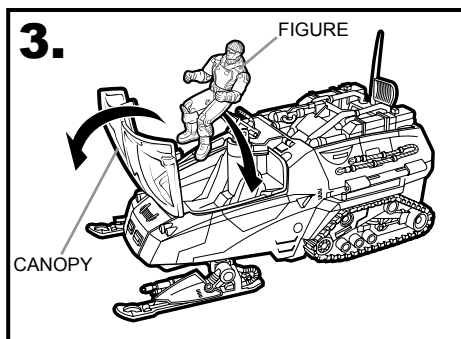

ICE SABRE™ with FROSTBITE® figure

1. FIGURE FITS INSIDE COCKPIT
2. PIVOTING FRONT SKIS
3. FIGURE FITS INSIDE GUN STATION
4. DOORS OPEN
5. LAUNCHER FIRES MULTIPLE MISSILES
6. POP-UP GUN STATION

AGES 5+

56690/61176 Asst.

WARNING:

CHOKING HAZARD-Small parts.
Not for children under 3 years.

ICE SABRE™ FEATURES

Includes vehicle, figure and missiles.

1. Pull skis forward for driving position. The skis can be pivoted.
- 2a. Press button to raise gunner station.
- 2b. Insert missiles into launch bays. Press buttons to fire missiles.
3. Open canopy. Figure fits inside cockpit.
4. Open tailgate. A figure can be placed on the tailgate or inside vehicle.