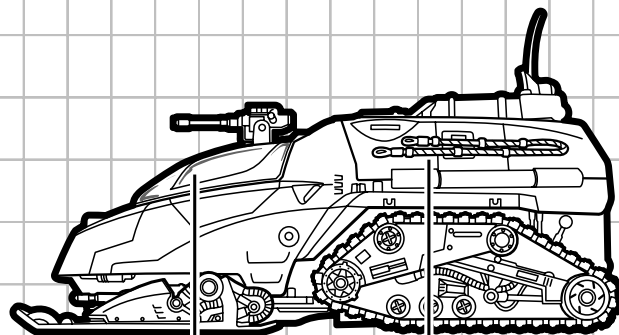

ICE SABRE™ with FROSTBITE® figure

1. FIGURE FITS INSIDE COCKPIT
2. PIVOTING FRONT SKIS
3. FIGURE FITS INSIDE GUN STATION
4. DOORS OPEN
5. LAUNCHER FIRES MULTIPLE MISSILES
6. POP-UP GUN STATION

AGES 5+

56690/61176 Asst.

WARNING:

CHOKING HAZARD-Small parts.
Not for children under 3 years.

ICE SABRE™ FEATURES

Includes vehicle, figure and missiles.

1. Pull skis forward for driving position. The skis can be pivoted.
- 2a. Press button to raise gunner station.
- 2b. Insert missiles into launch bays. Press buttons to fire missiles.
3. Open canopy. Figure fits inside cockpit.
4. Open tailgate. A figure can be placed on the tailgate or inside vehicle.