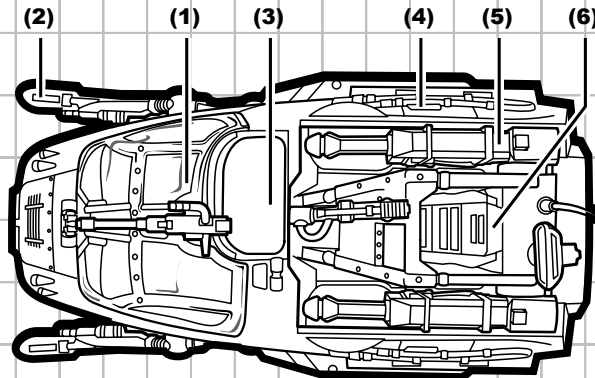

ICE SABRE™ with FROSTBITE® figure

1. FIGURE FITS INSIDE COCKPIT
2. PIVOTING FRONT SKIS
3. FIGURE FITS INSIDE GUN STATION
4. DOORS OPEN
5. LAUNCHER FIRES MULTIPLE MISSILES
6. POP-UP GUN STATION

AGES 5+

56690/61176 Asst.

WARNING:

CHOKING HAZARD-Small parts.
Not for children under 3 years.

ICE SABRE™ FEATURES

Includes vehicle, figure and missiles.

1. Pull skis forward for driving position. The skis can be pivoted.
- 2a. Press button to raise gunner station.
- 2b. Insert missiles into launch bays. Press buttons to fire missiles.
3. Open canopy. Figure fits inside cockpit.
4. Open tailgate. A figure can be placed on the tailgate or inside vehicle.