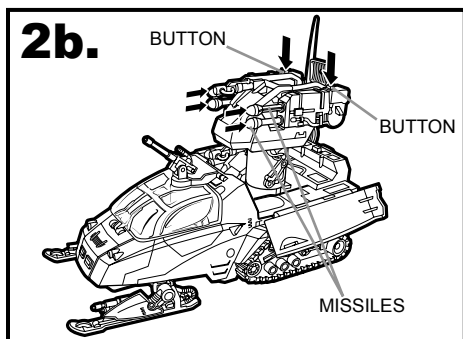

ICE SABRE™ with FROSTBITE® figure

1. FIGURE FITS INSIDE COCKPIT
2. PIVOTING FRONT SKIS
3. FIGURE FITS INSIDE GUN STATION
4. DOORS OPEN
5. LAUNCHER FIRES MULTIPLE MISSILES
6. POP-UP GUN STATION

AGES 5+

56690/61176 Asst.

WARNING:

CHOKING HAZARD-Small parts.
Not for children under 3 years.

ICE SABRE™ FEATURES

Includes vehicle, figure and missiles.

1. Pull skis forward for driving position. The skis can be pivoted.
- 2a. Press button to raise gunner station.
- 2b. Insert missiles into launch bays. Press buttons to fire missiles.
3. Open canopy. Figure fits inside cockpit.
4. Open tailgate. A figure can be placed on the tailgate or inside vehicle.