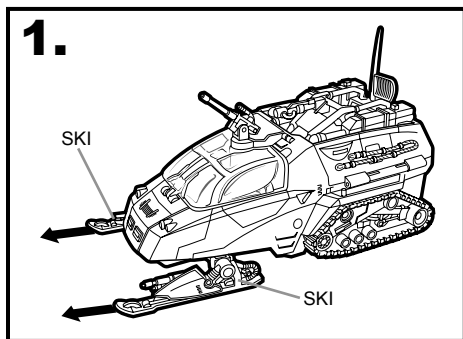

ICE SABRE™ with FROSTBITE® figure

1. FIGURE FITS INSIDE COCKPIT
2. PIVOTING FRONT SKIS
3. FIGURE FITS INSIDE GUN STATION
4. DOORS OPEN
5. LAUNCHER FIRES MULTIPLE MISSILES
6. POP-UP GUN STATION

AGES 5+

56690/61176 Asst.

WARNING:

CHOKING HAZARD-Small parts.
Not for children under 3 years.

ICE SABRE™ FEATURES

Includes vehicle, figure and missiles.

1. Pull skis forward for driving position. The skis can be pivoted.
- 2a. Press button to raise gunner station.
- 2b. Insert missiles into launch bays. Press buttons to fire missiles.
3. Open canopy. Figure fits inside cockpit.
4. Open tailgate. A figure can be placed on the tailgate or inside vehicle.