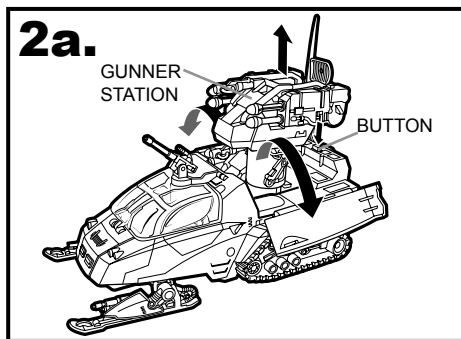

ICE SABRE™ with FROSTBITE® figure

1. FIGURE FITS INSIDE COCKPIT
2. PIVOTING FRONT SKIS
3. FIGURE FITS INSIDE GUN STATION
4. DOORS OPEN
5. LAUNCHER FIRES MULTIPLE MISSILES
6. POP-UP GUN STATION

AGES 5+

56690/61176 Asst.

WARNING:

CHOKING HAZARD-Small parts.
Not for children under 3 years.

ICE SABRE™ FEATURES

Includes vehicle, figure and missiles.

1. Pull skis forward for driving position. The skis can be pivoted.
- 2a. Press button to raise gunner station.
- 2b. Insert missiles into launch bays. Press buttons to fire missiles.
3. Open canopy. Figure fits inside cockpit.
4. Open tailgate. A figure can be placed on the tailgate or inside vehicle.