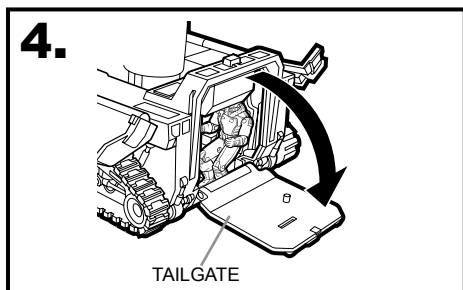

ICE SABRE™ with FROSTBITE® figure

1. FIGURE FITS INSIDE COCKPIT
2. PIVOTING FRONT SKIS
3. FIGURE FITS INSIDE GUN STATION
4. DOORS OPEN
5. LAUNCHER FIRES MULTIPLE MISSILES
6. POP-UP GUN STATION

AGES 5+

56690/61176 Asst.

WARNING:

CHOKING HAZARD-Small parts.
Not for children under 3 years.

ICE SABRE™ FEATURES

Includes vehicle, figure and missiles.

1. Pull skis forward for driving position. The skis can be pivoted.
- 2a. Press button to raise gunner station.
- 2b. Insert missiles into launch bays. Press buttons to fire missiles.
3. Open canopy. Figure fits inside cockpit.
4. Open tailgate. A figure can be placed on the tailgate or inside vehicle.