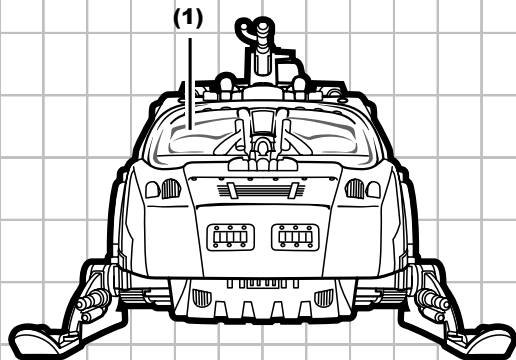

ICE SABRE™ with FROSTBITE® figure

1. FIGURE FITS INSIDE COCKPIT
2. PIVOTING FRONT SKIS
3. FIGURE FITS INSIDE GUN STATION
4. DOORS OPEN
5. LAUNCHER FIRES MULTIPLE MISSILES
6. POP-UP GUN STATION

AGES 5+

56690/61176 Asst.

WARNING:

CHOKING HAZARD-Small parts.
Not for children under 3 years.

ICE SABRE™ FEATURES

Includes vehicle, figure and missiles.

1. Pull skis forward for driving position. The skis can be pivoted.
- 2a. Press button to raise gunner station.
- 2b. Insert missiles into launch bays. Press buttons to fire missiles.
3. Open canopy. Figure fits inside cockpit.
4. Open tailgate. A figure can be placed on the tailgate or inside vehicle.