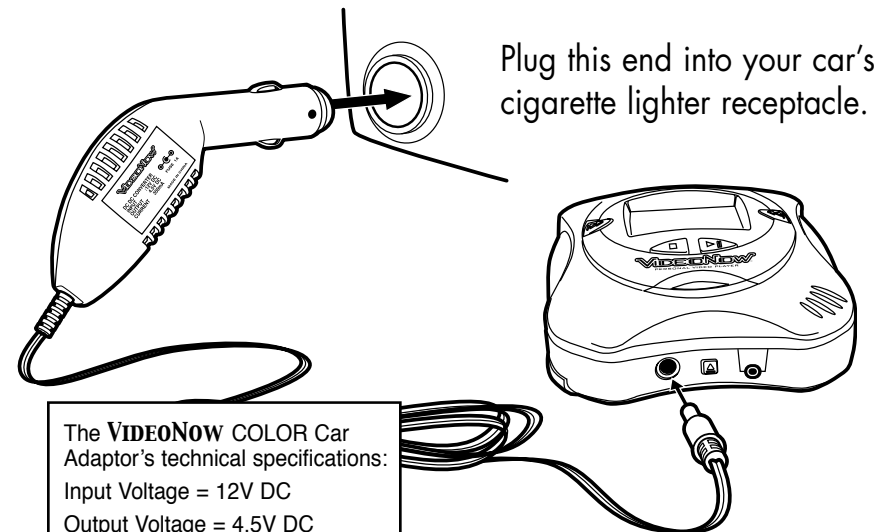

VIDEONOW™

COLOR

Car Adaptor

IMPORTANT SAFETY INSTRUCTIONS

1. SAVE THESE INSTRUCTIONS - This manual contains important safety and operating instructions for Car Adaptor Product 73988.
2. Before using car adaptor, read all instructions and cautionary markings on car adaptor, battery and product using battery.
3. Do not expose the car adaptor to rain, moisture, or snow.
4. Use of an attachment not recommended or sold by the car adaptor manufacturer may result in a risk of fire, electric shock, or injury to persons.
5. To reduce risk of damage to the adaptor and cord, pull by adaptor connector rather than cord when disconnecting adaptor.
6. Make sure cord is located so that it will not be stepped on, tripped over, or otherwise subjected to damage or stress.
7. Do not operate car adaptor with damaged cord - replace it immediately.
8. Do not operate car adaptor if it has received a sharp blow, been dropped, or otherwise damaged in any way, take it to a qualified service person.
9. Do not disassemble adaptor, take it to a qualified service person when service or repair is required. Incorrect reassembly may result in a risk of electric shock or fire.
10. To reduce risk of electric shock, unplug adaptor before attempting any maintenance or cleaning. Turning off controls will not reduce this risk.

Adult Supervision Required

Thank you for purchasing the **VIDEONOW** COLOR Car Adaptor. Be sure to read and follow all instructions carefully before using this product.

NOTE: The **VIDEONOW** COLOR Car Adaptor does not charge the batteries in your player. It simply powers your player, so that you do not waste your batteries.

Plug this end into your car's cigarette lighter receptacle.

The **VIDEONOW** COLOR Car Adaptor's technical specifications:
 Input Voltage = 12V DC
 Output Voltage = 4.5V DC
 Current = 350mA
 Polarity: 