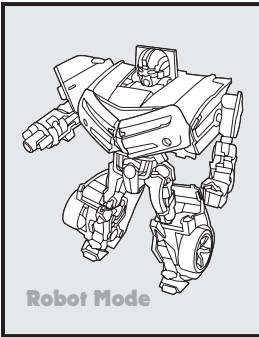

CHANGING TO ROBOT

DREAMWORKS
PICTURES

TRANSFORMERS.COM

© 2007 DreamWorks LLC and Paramount Pictures Corporation
®* and/or TM* & © 2007 Hasbro. All rights reserved.
TM & ® denote U.S. trademarks.
Manufactured under license from Tomy Company, Ltd.

Camaro and all related Emblems
and vehicle body designs are
General Motors Trademarks used
under license to Hasbro, Inc.

Some poses may require hand support.

P/N 670686000

Not suitable for children
under 3 years because of
small parts – choking hazard.