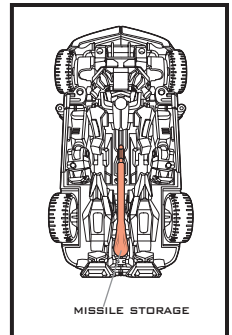

CHANGING TO VEHICLE