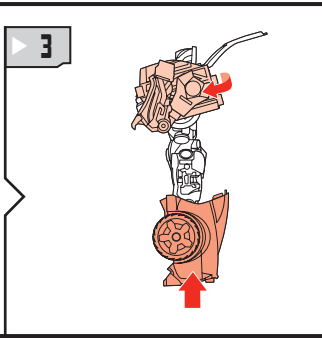

CHANGING TO ROBOT

DREAMWORKS
PICTURES

TRANSFORMERS.COM

© 2007 DreamWorks LLC and Paramount Pictures Corporation
®* and/or TM* & © 2007 Hasbro. All rights reserved.
TM & ® denote U.S. trademarks.
Manufactured under license from Tomy Company, Ltd.

Camaro and all related Emblems
and vehicle body designs are
General Motors Trademarks used
under license to Hasbro, Inc.

Some poses may require hand support.

P/N 670686000

Not suitable for children
under 3 years because of
small parts – choking hazard.