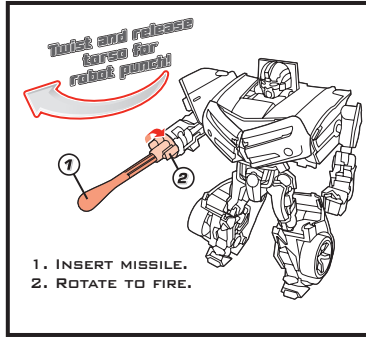

CHANGING TO VEHICLE