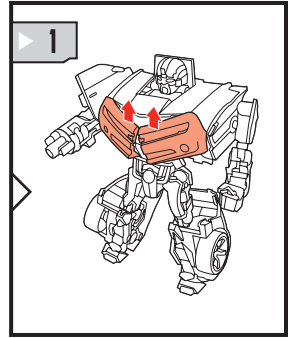

CHANGING TO VEHICLE