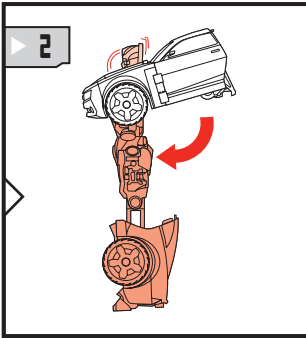

CHANGING TO ROBOT

DREAMWORKS
PICTURES

TRANSFORMERS.COM

© 2007 DreamWorks LLC and Paramount Pictures Corporation
®* and/or TM* & © 2007 Hasbro. All rights reserved.
TM & ® denote U.S. trademarks.
Manufactured under license from Tomy Company, Ltd.

Camaro and all related Emblems
and vehicle body designs are
General Motors Trademarks used
under license to Hasbro, Inc.

Some poses may require hand support.

P/N 670686000

Not suitable for children
under 3 years because of
small parts – choking hazard.