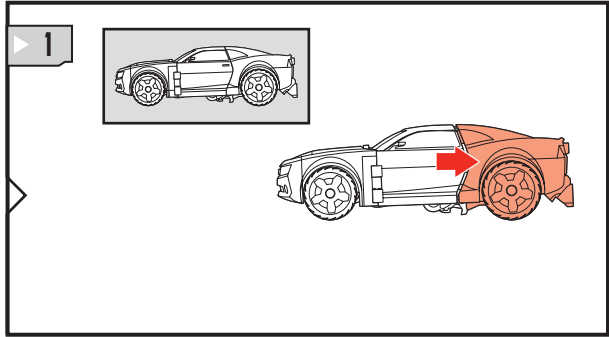

CHANGING TO ROBOT

DREAMWORKS
PICTURES

TRANSFORMERS.COM

© 2007 DreamWorks LLC and Paramount Pictures Corporation
®* and/or TM* & © 2007 Hasbro. All rights reserved.
TM & ® denote U.S. trademarks.
Manufactured under license from Tomy Company, Ltd.

Camaro and all related Emblems
and vehicle body designs are
General Motors Trademarks used
under license to Hasbro, Inc.

Some poses may require hand support.

P/N 670686000

Not suitable for children
under 3 years because of
small parts – choking hazard.