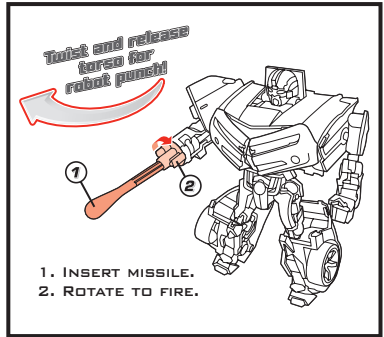

CHANGING TO ROBOT

DREAMWORKS
PICTURES

TRANSFORMERS.COM

© 2007 DreamWorks LLC and Paramount Pictures Corporation
®* and/or TM* & © 2007 Hasbro. All rights reserved.
TM & ® denote U.S. trademarks.
Manufactured under license from Tomy Company, Ltd.

Camaro and all related Emblems
and vehicle body designs are
General Motors Trademarks used
under license to Hasbro, Inc.

Some poses may require hand support.

P/N 670686000

Not suitable for children
under 3 years because of
small parts – choking hazard.