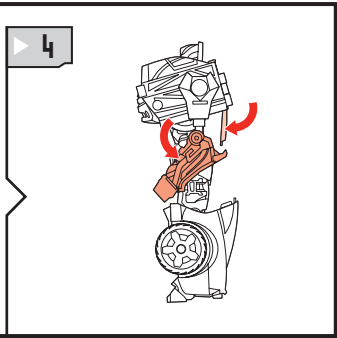

CHANGING TO ROBOT

DREAMWORKS
PICTURES

TRANSFORMERS.COM

© 2007 DreamWorks LLC and Paramount Pictures Corporation
®* and/or TM* & © 2007 Hasbro. All rights reserved.
TM & ® denote U.S. trademarks.
Manufactured under license from Tomy Company, Ltd.

Camaro and all related Emblems
and vehicle body designs are
General Motors Trademarks used
under license to Hasbro, Inc.

Some poses may require hand support.

P/N 670686000

Not suitable for children
under 3 years because of
small parts – choking hazard.