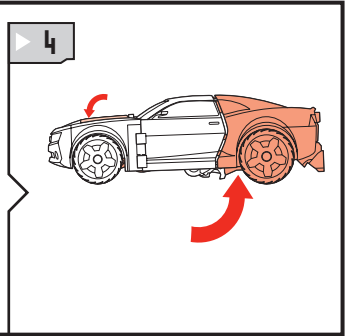

CHANGING TO VEHICLE