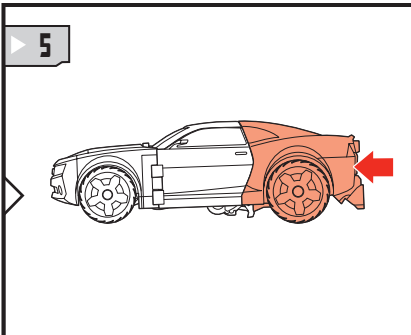

CHANGING TO VEHICLE