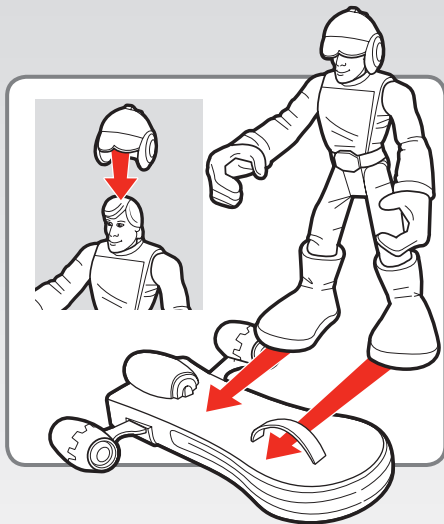

PLAYSKOOL®

Includes 2 x 1.5V "A76" or LR44 size
alkaline batteries (non-replaceable).

PLAY FEATURES

There are all kinds of ways to have fun with the *Star Wars Jedi Force™*, the strongest and bravest group of galaxy guardians ever known! Here are a few play features and suggestions:

Luke Skywalker™ can hold lightsaber. Press the button on the bottom of Luke's lightsaber to light it up!

Safety first! Put the Safety Helmet on Luke before he goes for a ride on the Speeder Board. Strap Luke's feet onto the Speeder Board and roll him into action!

Turn the Speeder Board engines inward and pull the belt clip out. Clip the board onto Luke's back!

© 2004 Lucasfilm Ltd. & ® or TM where indicated.
All rights reserved. Used under authorization.
®* and/or TM* & © 2004 Hasbro. All Rights Reserved.
® denotes Reg. U.S. Pat. & TM Office.