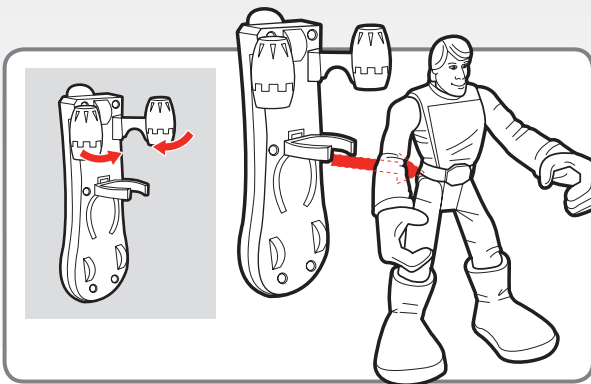

PLAYSKOOL®

Includes 2 x 1.5V "A76" or LR44 size
alkaline batteries (non-replaceable).

PLAY FEATURES

There are all kinds of ways to have fun with the *Star Wars Jedi Force™*, the strongest and bravest group of galaxy guardians ever known! Here are a few play features and suggestions:

Luke Skywalker™ can hold lightsaber. Press the button on the bottom of Luke's lightsaber to light it up!

Safety first! Put the Safety Helmet on Luke before he goes for a ride on the Speeder Board. Strap Luke's feet onto the Speeder Board and roll him into action!

Turn the Speeder Board engines inward and pull the belt clip out. Clip the board onto Luke's back!

© 2004 Lucasfilm Ltd. & ® or TM where indicated.
All rights reserved. Used under authorization.
®* and/or TM* & © 2004 Hasbro. All Rights Reserved.
® denotes Reg. U.S. Pat. & TM Office.