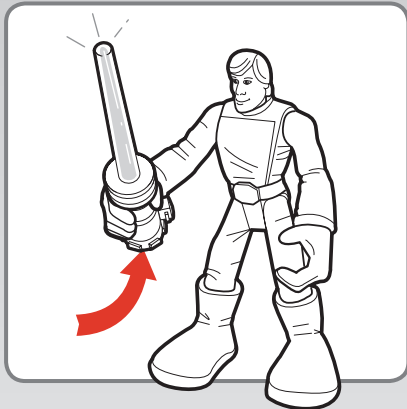

STAR WARS JEDI FORCE™

AGES 3+
07935/07145 Asst.

Thank you for
choosing this unique
Star Wars Jedi Force™
brand product.

LUKE SKYWALKER™
with **SPEEDER BOARD**

**Includes: Luke Skywalker™ figure,
lightsaber™ and Speeder Board.**

Luke Skywalker™ can hold lightsaber. Press the button on the bottom of Luke's lightsaber to light it up!

Safety first! Put the Safety Helmet on Luke before he goes for a ride on the Speeder Board. Strap Luke's feet onto the Speeder Board and roll him into action!