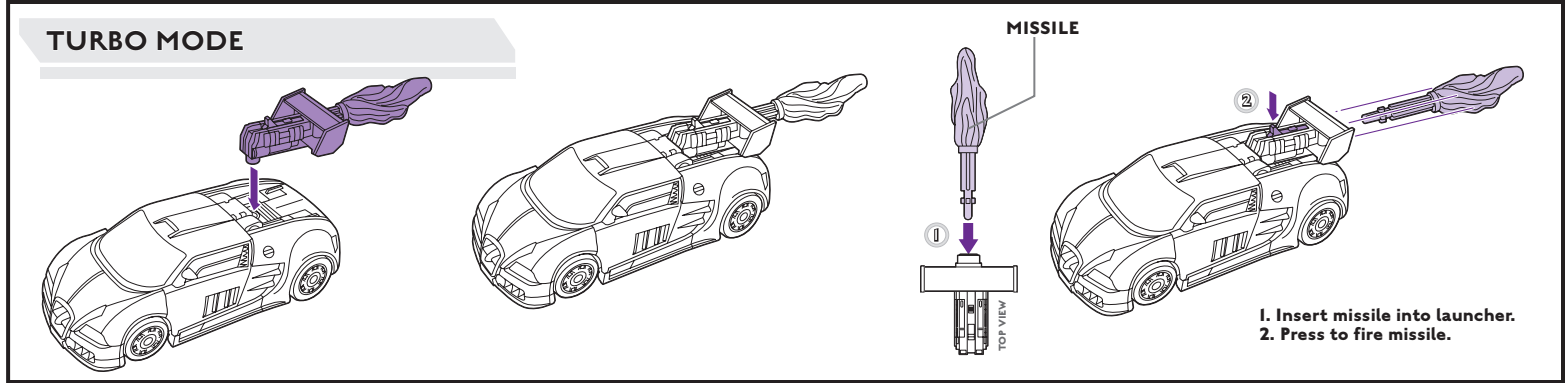

CHANGING TO ROBOT

Reverse order of instructions to convert back into vehicle.