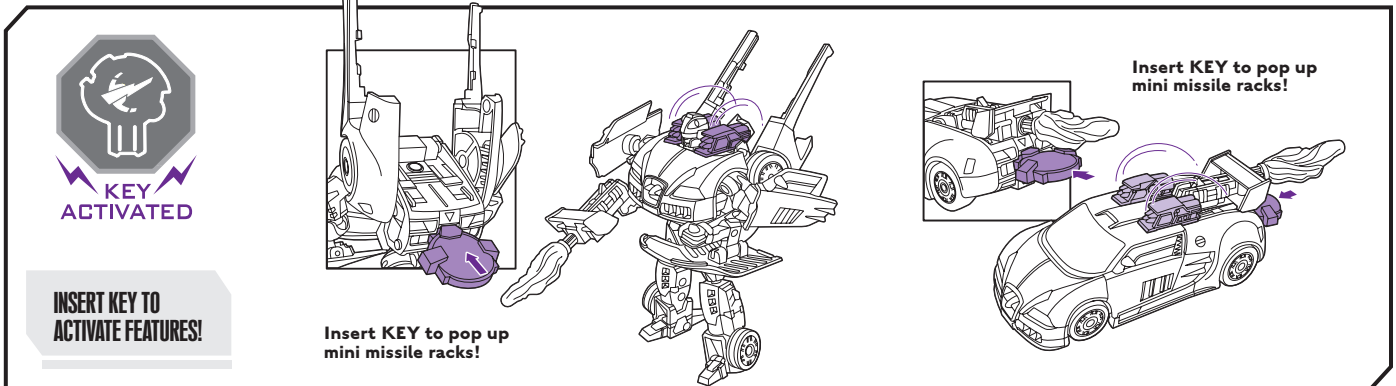

TRANSFORMERS

JOLT
DECEPTICON

AGES 5+
83743/15200 Asst.

NOTE: Some parts are made to detach if excessive force is applied and are designed to be reattached if separation occurs. Adult supervision may be necessary for younger children.

TRANSFORMERS.COM

CHANGING TO ROBOT

Reverse order of instructions to convert back into vehicle.