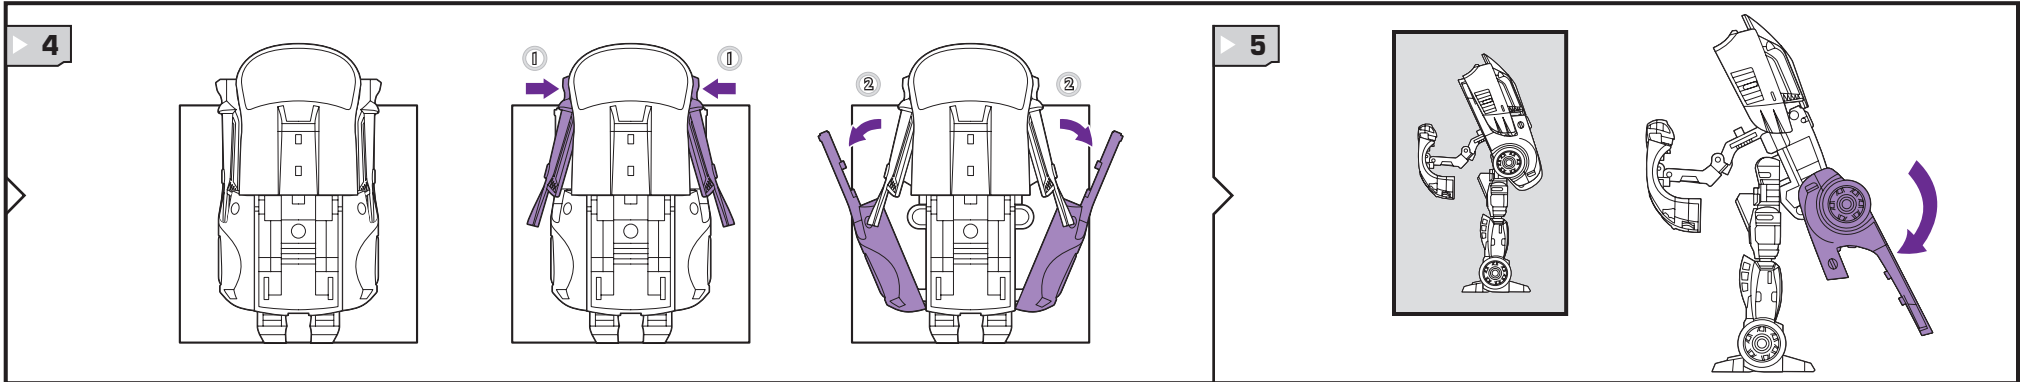

CHANGING TO ROBOT

Reverse order of instructions to convert back into vehicle.