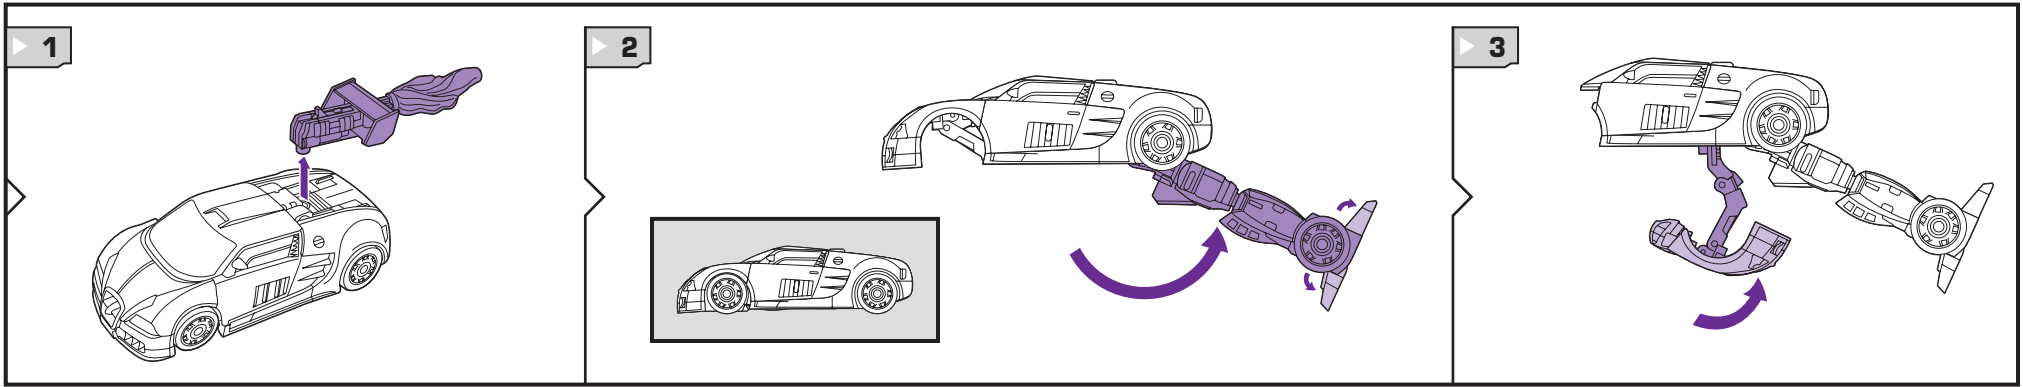

CHANGING TO ROBOT

Reverse order of instructions to convert back into vehicle.