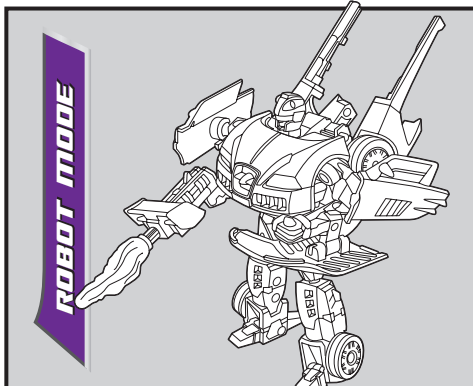

CHANGING TO ROBOT

Reverse order of instructions to convert back into vehicle.