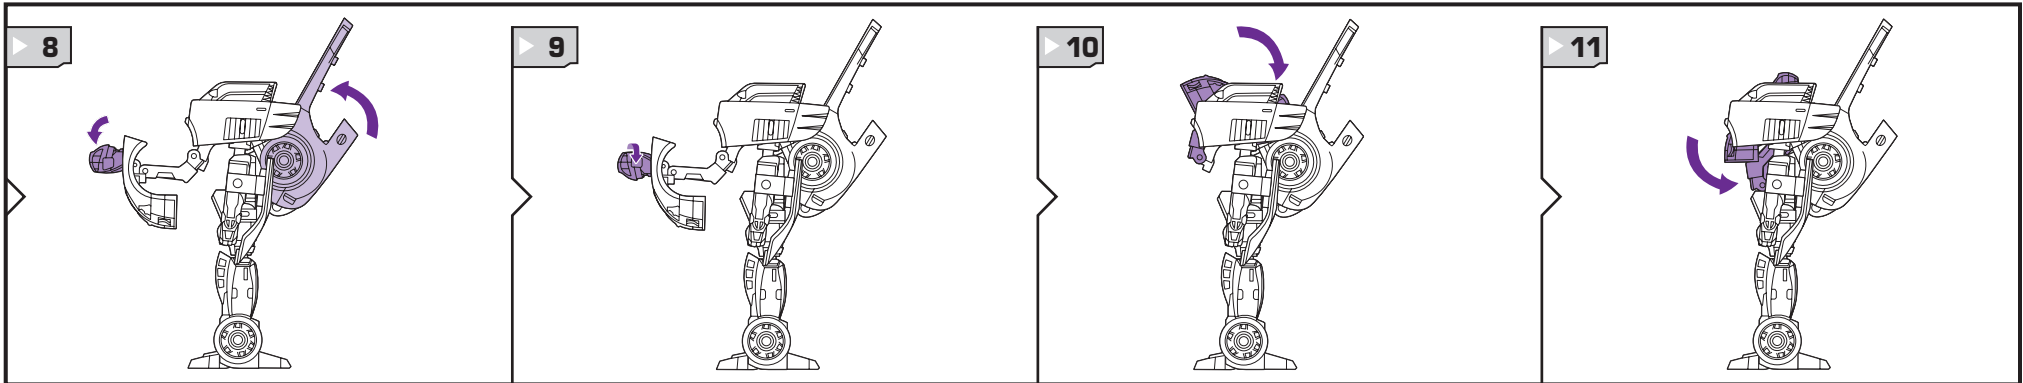

CHANGING TO ROBOT

Reverse order of instructions to convert back into vehicle.