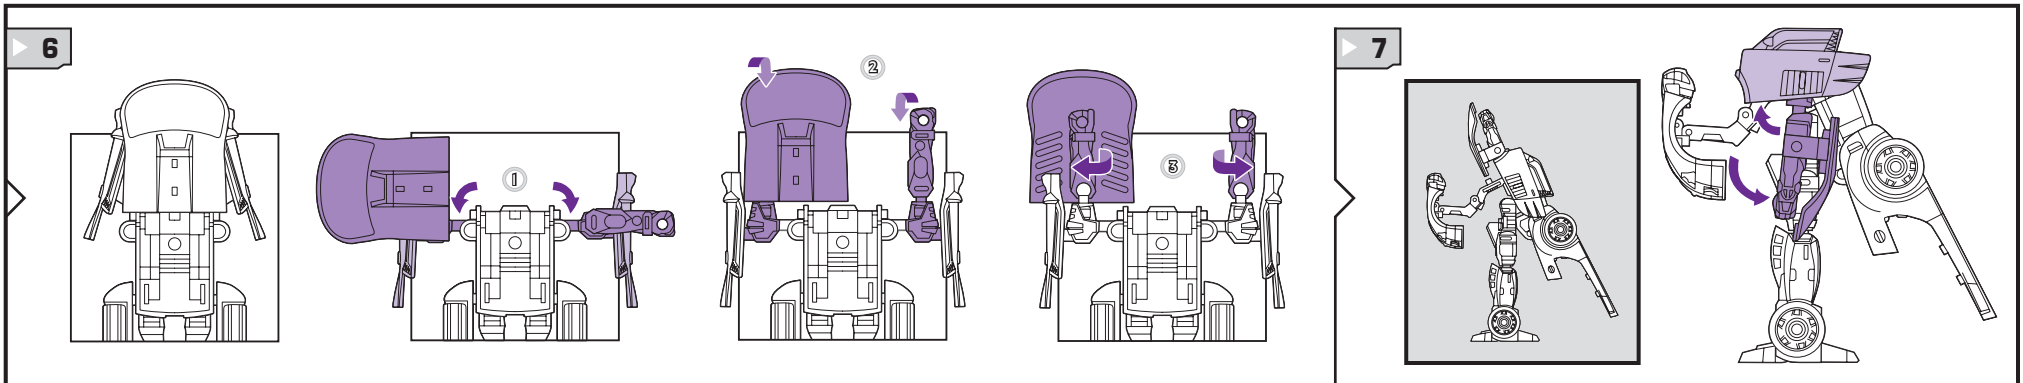

CHANGING TO ROBOT

Reverse order of instructions to convert back into vehicle.