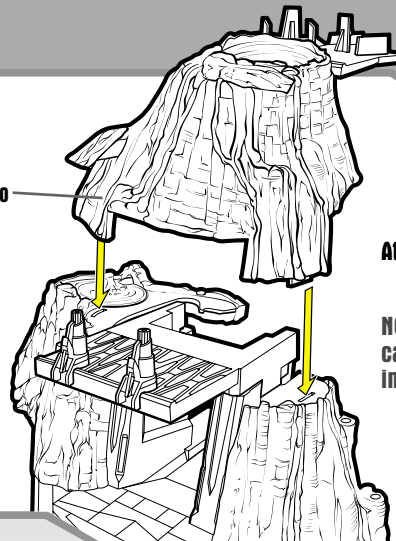

MUSTAFAR™ FINAL DUEL PLAYSET

ASSEMBLY

1.

CATWALK

Attach catwalk.

2.

VOLCANO
CONE

Attach volcano cone.

NOTE: Make sure
catwalk is attached
in step 1.

3.

SMOKE PLUME

Attach smoke plume.

4.

SMOKE TRAIL

Attach smoke trail to
smoke plume.

5.