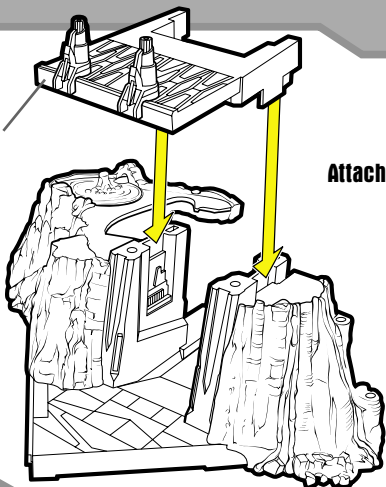

STAR WARS

REVENGE OF THE SITH™

Includes: unassembled playset, 2 magma balls,
2 figures, 2 lightsabers and instructions.

Some assembly required. No tools needed.

AGES 4+
85243

WARNING:

CHOKING HAZARD—Small parts.
Not for children under 3 years.

MUSTAFAR™ FINAL DUEL PLAYSET

ASSEMBLY

1.

CATWALK

Attach catwalk.

2.

VOLCANO
CONE