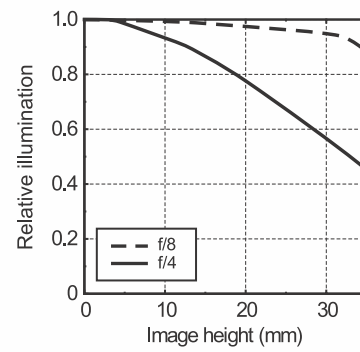

HASSELBLAD HC 4/210

RELATIVE ILLUMINATION

Infinity setting

DISTORTION

Infinity setting

Free Manuals Download Website

<http://myh66.com>

<http://usermanuals.us>