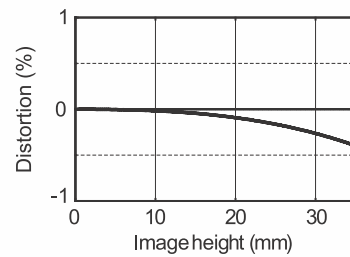

HASSELBLAD HC 4/210

RELATIVE ILLUMINATION

Infinity setting

DISTORTION

Infinity setting

Free Manuals Download Website

<http://myh66.com>

<http://usermanuals.us>