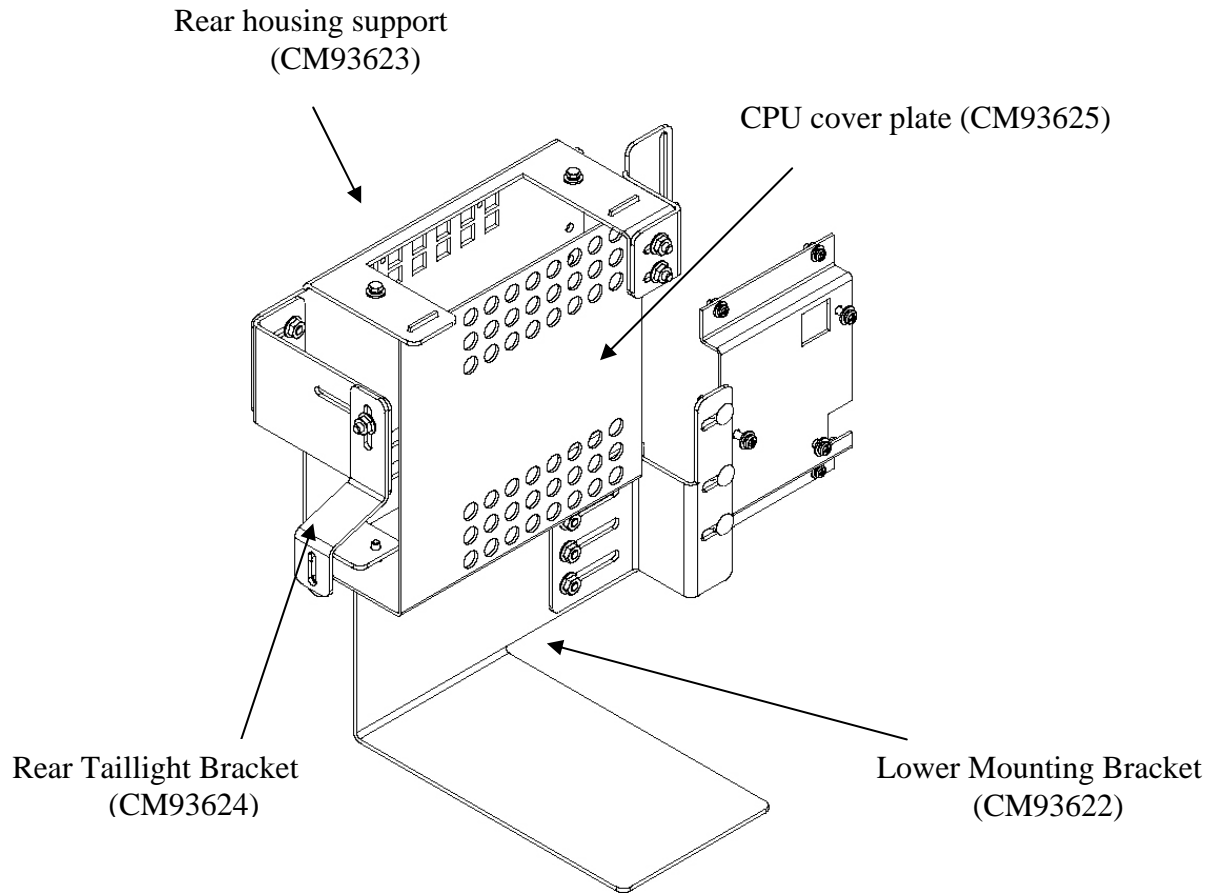

### **MOTOROLA MW800/MW810 CPU TRUNK MOUNT**

#### **DRIVER SIDE TRUNK CPU BRACKET:**

- Remove driver side taillight.
- Position CPU Mount bracket so holes in bracket line up w/ taillight mounting holes.
- Reattach taillight through holes in bracket, then loosely attach nuts.
- Drill ¼" holes through vehicle trunk frame wall on opposite side of bracket. Use front side of bracket as a drill guide.
- Attach ¼-20 x ¾" Hex head bolts and ¼" Serrated nuts.
- Tighten all hardware.
- Mount CPU to Housing bracket using (4) 5mm-.8 x 10mm Hex head machine screws and washers. *Be sure ON/OFF switch on CPU is turned ON at this time.*
- This housing will be mounted to CPU Bracket after CPU cables are attached and wiring is complete.

#### **ATTACH CABLES TO CPU:**

- Data cable from monitor to Display 1.
- Speaker cable box to port labeled AUX and Audio Out
- Ignition sense cable attaches to Speaker cable box.
- Route antenna cable to CPU
- Attach antenna connector to antenna cable
- Leave a service loop and wire tie antenna cable to CPU cover.
- Now that all cable is attached and wiring is complete attach CPU Housing to CPU bracket using pem-studs and ¼" serrated nuts designated for the specific components.
- CPU cables will face Rear Passenger Side taillight when mounted then loop down and around computer, up the inner wheel well, to the back seat wall.
- CPU must be level, both vertically and horizontally, to meet Motorola standards.
- Place CPU cover (CM93625) on mount using 10-32 x ½" Machine screw.